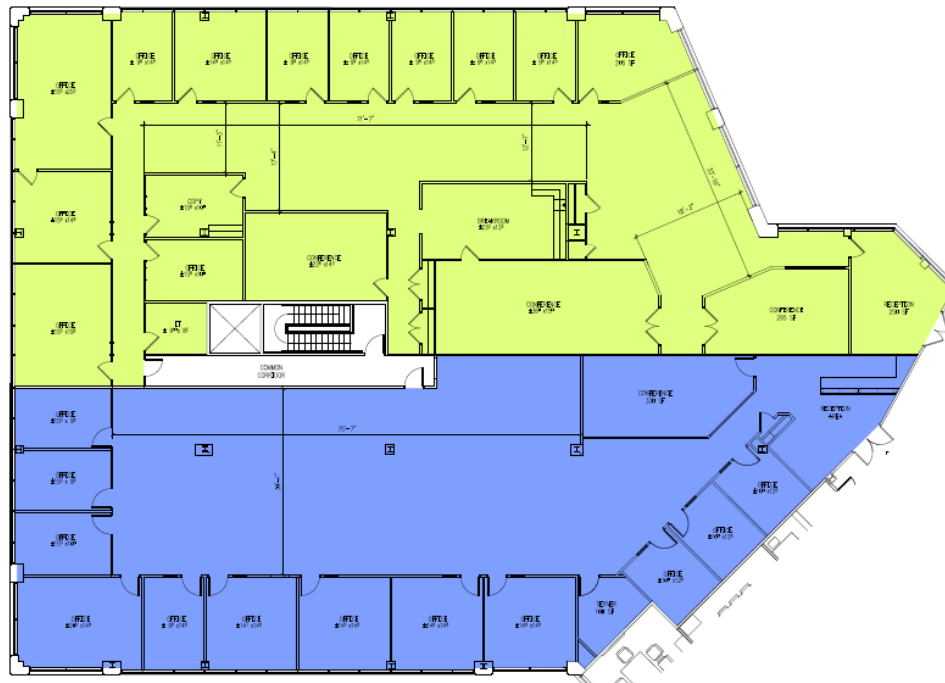

## Property Highlights

**Building Owner:** Workspace Property Trust

**Total Building Size:** 86,150 Square Feet

**Available Space:** 6,876-14,844 Square Feet

**Ceiling Height:** 9' Throughout

**Branding:** Building monument signage available & great visibility off 3<sup>rd</sup> floor lobby.

**6,876-14,844 SF Available for Lease**

Office Space

## 6,876-14,844 SF Available for Lease

Office Space

Suite 300 – 7,968 SF

Suite 310 – 6,876 SF