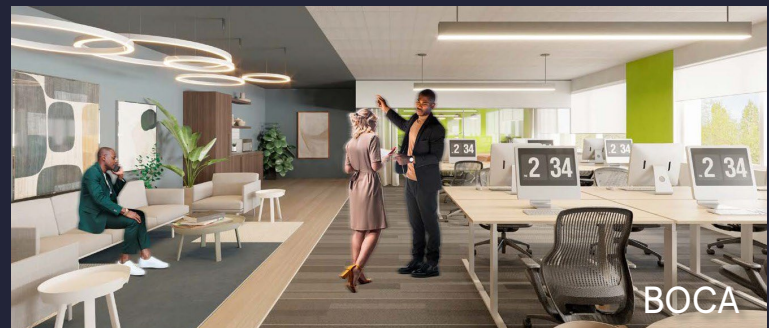

TAHOE

BOCA

*Indicative of the look and feel (not the actual suite)