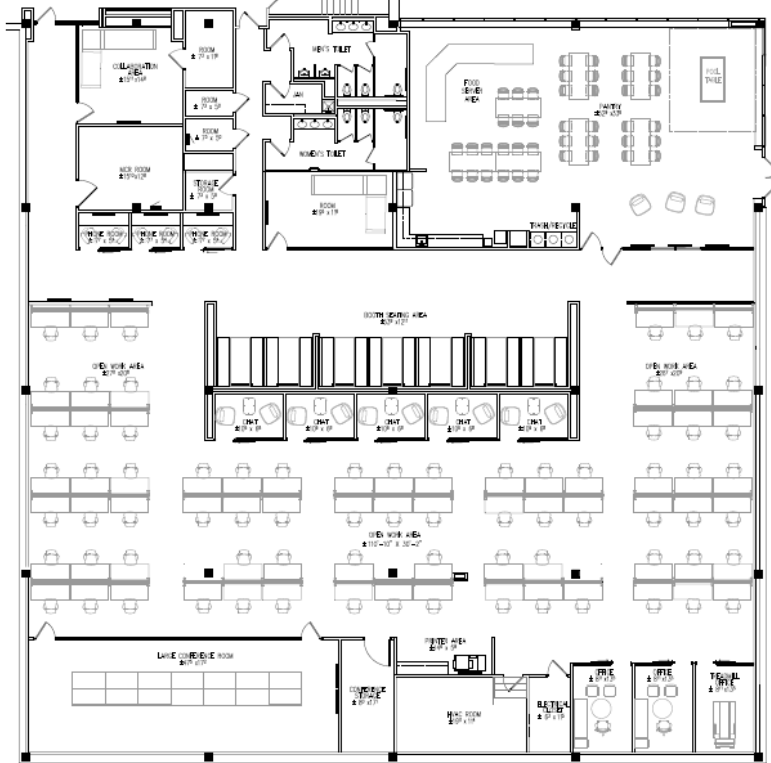

## Property Highlights

**Building Owner:** Workspace Property Trust

**Total Building Size:** 104,818 Square Feet

**Available Space:** 14,509 – 30,942 Square Feet

**Amenities:** 24/7 Fitness Center on Ground Floor,  
Conferencing Center and Micro Market Next Door

**Space Condition:** Plug & Play/Move-in Ready

14,509 – 30,942 SF Available for Lease

Office Space

## 14,509 - 30,942 SF Available for Lease

Office Space

Suite 60 - 14,509 SF

Suite 106 - 16,433 SF