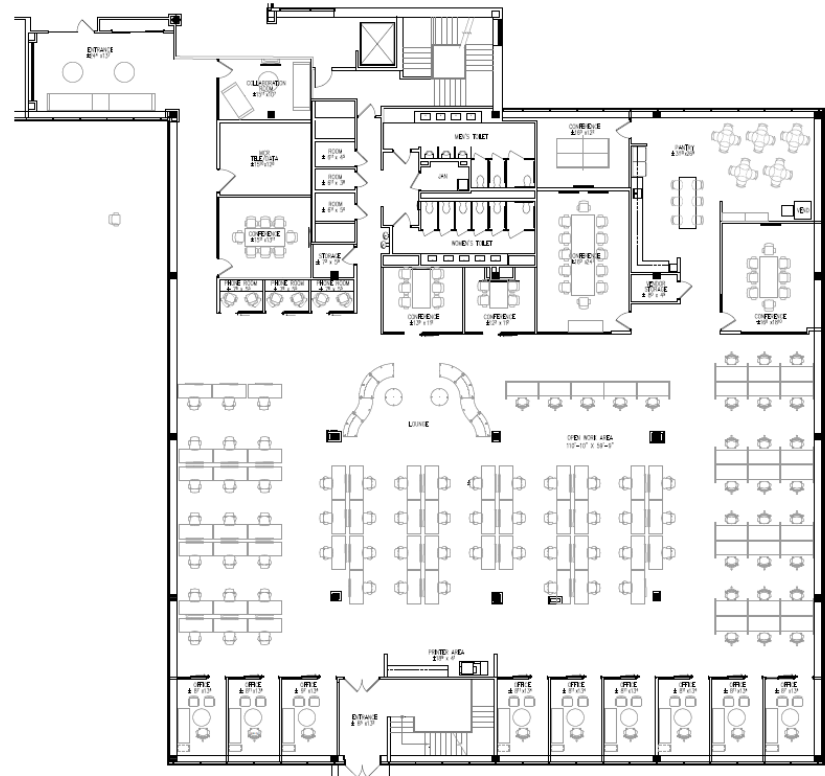

## Property Highlights

**Building Owner:** Workspace Property Trust

**Total Building Size:** 104,818 Square Feet

**Available Space:** 14,509 – 30,942 Square Feet

**Amenities:** 24/7 Fitness Center on Ground Floor,  
Conferencing Center and Micro Market Next Door

## 14,509 - 30,942 SF Available for Lease

Office Space

Suite 60 - 14,509 SF

Suite 106 - 16,433 SF