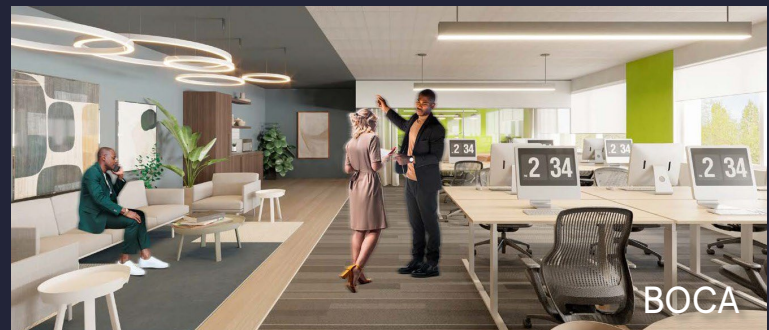

0
5
5
1

Liberty Ridge Drive

Suite 200-250 | Wayne, PA 19087

Up to 35,349 Available for Lease

Office Space

1500, 1550 Liberty Ridge Drive, Suite 200-250

Wayne, PA 19087

This property provides gorgeous views of Valley Forge Mountain with generous amounts of outdoor seating. On the first floor, you'll find a brand-new conferencing center and a micro market for grab-and-go convenience. Follow the walking trail up to 1400 Liberty Ridge Drive where the 24/7 access fitness center with free weights, cardio, resistance machines, an exercise room, and spacious locker rooms can be found on the ground floor.

BOCA

*Indicative of the look and feel (not the actual suite)