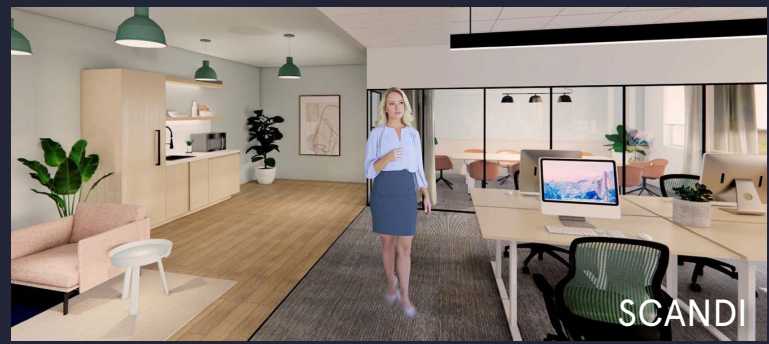

Spaces for the Way Work Happens Today.

These beautifully designed themes inspire creativity and encourage productivity. Whether you are looking for 1,000 square feet or 100,000 square feet, our in-house design & development team can deliver a turnkey office solution.

Tailored for the Evolution of Office:

- "A La Carte" or "On Demand" Furniture Packages Available
- Plug & Play IT Packages Available

Scan here to learn more about our premium theme selects.

*Indicative of the look and feel (not the actual suite)