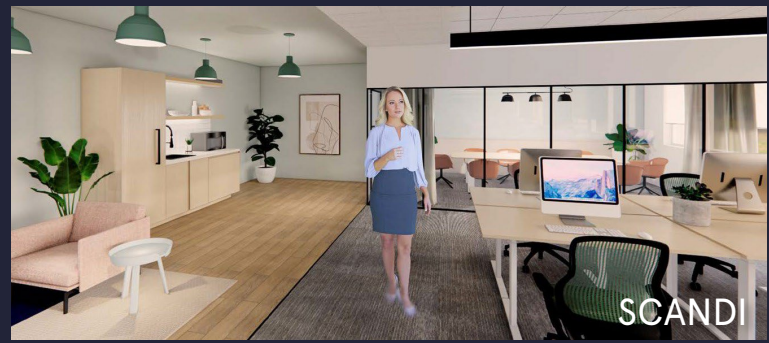

Spaces for the Way Work Happens Today.

These beautifully designed themes inspire creativity and encourage productivity. Whether you are looking for 1,000 square feet or 100,000 square feet, our in-house design & development team can deliver a turnkey office solution.

Tailored for the Evolution of Office:

- "A La Carte" or "On Demand" Furniture Packages Available
- Plug & Play IT Packages Available

Scan here to learn more about our premium theme selects.

*Indicative of the look and feel (not the actual suite)