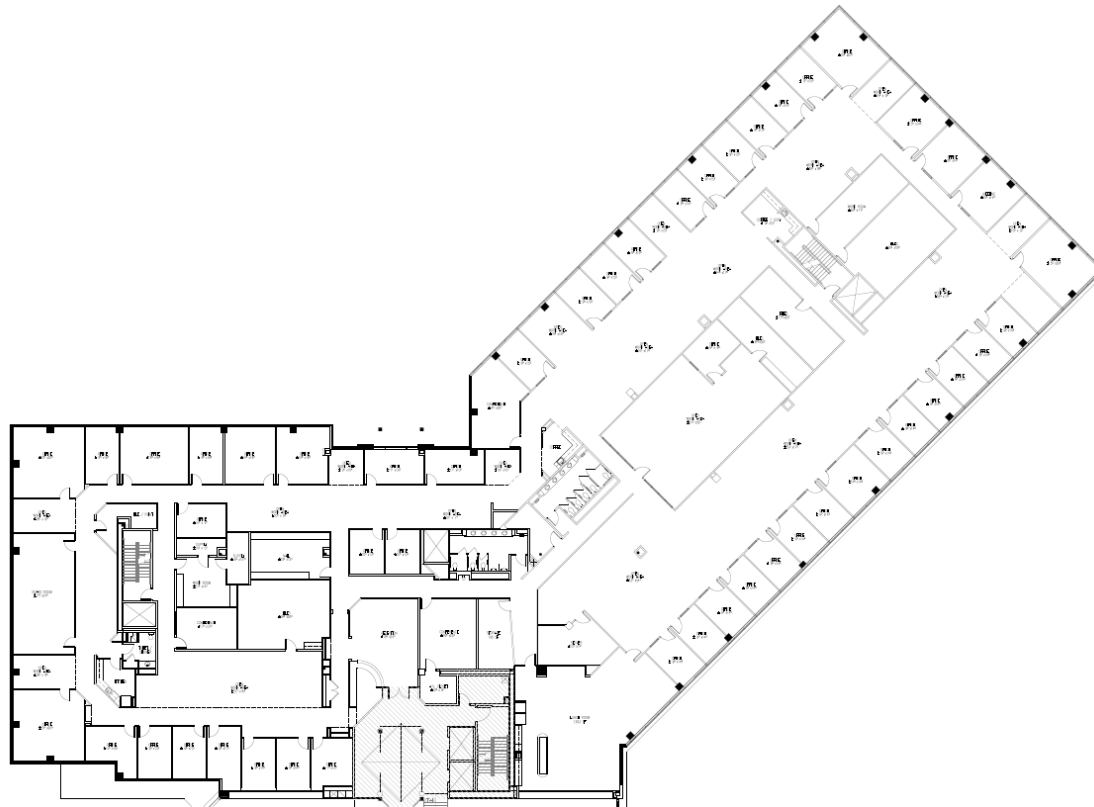

Property Highlights

Building Owner: Workspace Property Trust

Total Building Size: 208,974 Square Feet

Ceiling Height: 9.5' Throughout

Highlights: Efficient, Full Floor Suite with Beautiful Views

Amenities: 24/7 Fitness Center Next Door, Conferencing Center and Micro Market on 1st Floor, Executive Parking Under Building

36,380 SF Available for Lease

Office Space

1500, 1550 Liberty Ridge Drive, Suite 210

Wayne, PA 19087

36,380 SF Available for Lease

Office Space

Leasing Information

7 Great Valley Parkway, Suite 190, Malvern, PA, 19355
(484) 320-3708
www.workspaceproperty.com

Doug Himmelreich
Director of Leasing
dhimmelreich@workspaceproperty.com

Spaces for the Way Work Happens Today.

These beautifully designed themes inspire creativity and encourage productivity. Whether you are looking for 1,000 square feet or 100,000 square feet, our in-house design & development team can deliver a turnkey office solution.