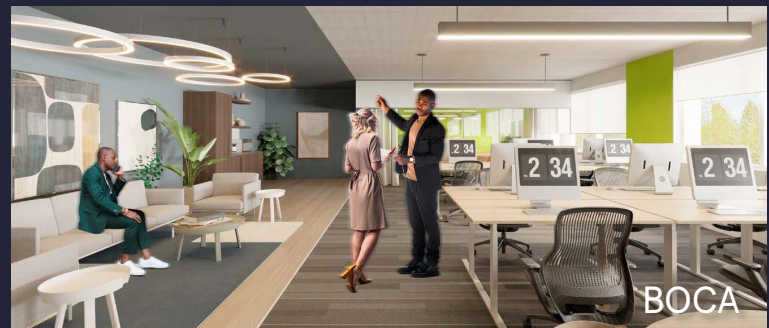

This property provides gorgeous views of Valley Forge Mountain with generous amounts of outdoor seating. On the first floor, you'll find a brand-new conferencing center and a micro market for grab-and-go convenience. Follow the walking trail up to 1400 Liberty Ridge Drive where the 24/7 access fitness center with free weights, cardio, resistance machines, an exercise room, and spacious locker rooms can be found on the ground floor.

BOCA

*Indicative of the look and feel (not the actual suite)