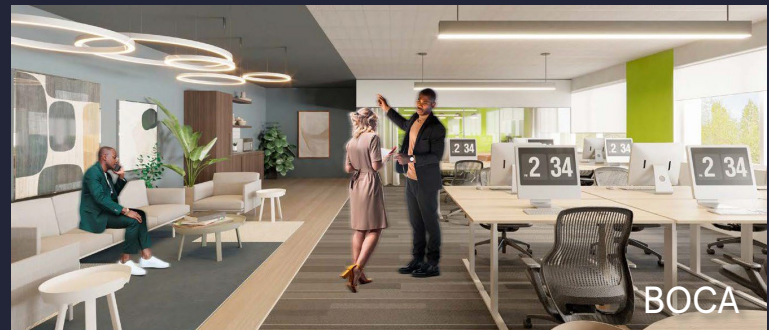

This property provides gorgeous views of Valley Forge Mountain with generous amounts of outdoor seating. On the first floor, you'll find a brand-new conferencing center and a micro market for grab-and-go convenience. Follow the walking trail up to 1400 Liberty Ridge Drive where the 24/7 access fitness center with free weights, cardio, resistance machines, an exercise room, and spacious locker rooms can be found on the ground floor.

BOCA

*Indicative of the look and feel (not the actual suite)