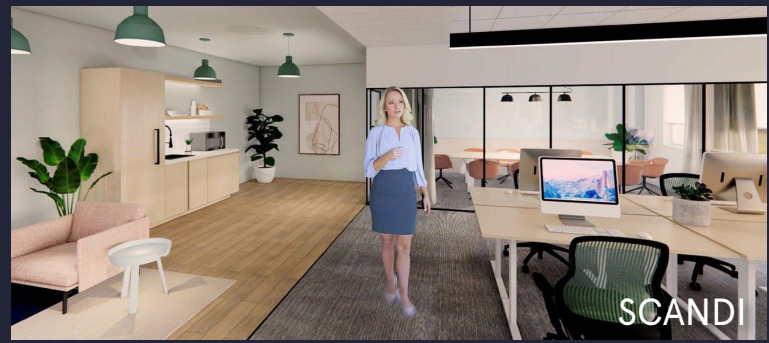

Spaces for the Way Work Happens Today.

These beautifully designed themes inspire creativity and encourage productivity. Whether you are looking for 1,000 square feet or 100,000 square feet, our in-house design & development team can deliver a turnkey office solution.

Tailored for the Evolution of Office:

- "A La Carte" or "On Demand" Furniture Packages Available
- Plug & Play IT Packages Available

Scan here to learn more about our premium theme selects.

*Indicative of the look and feel (not the actual suite)