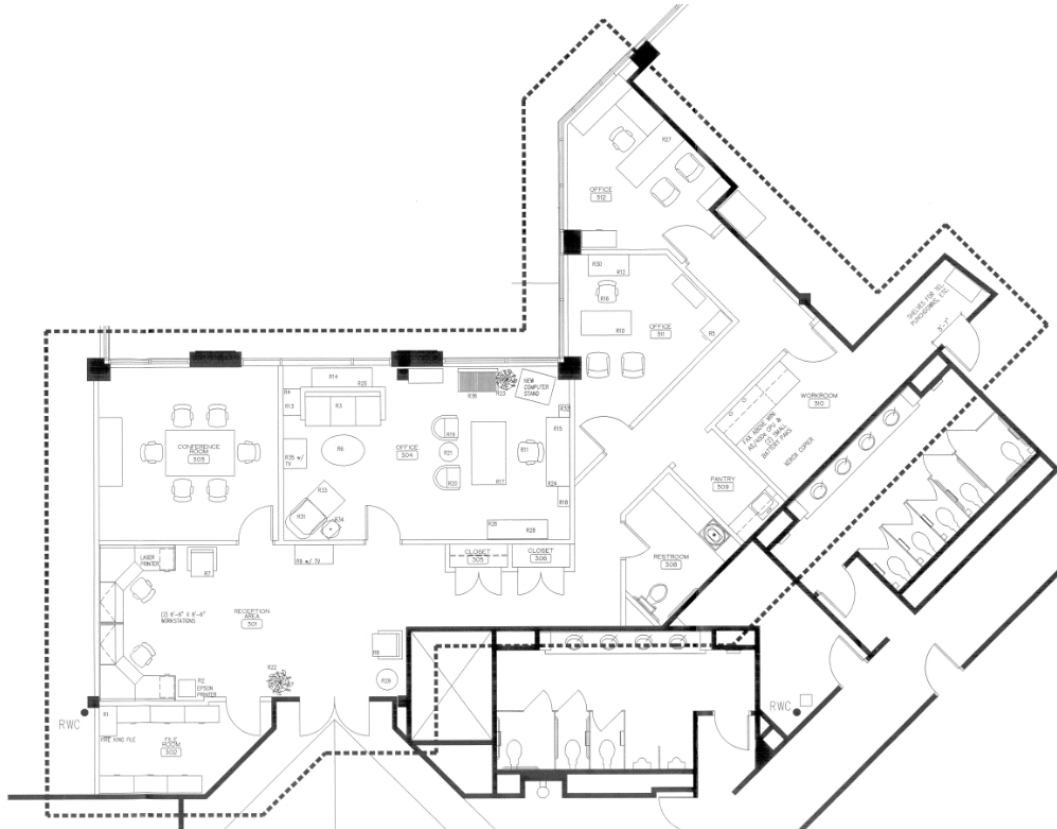

Property Highlights

Building Owner: Workspace Property Trust

Total Building Size: 208,974 Square Feet

Ceiling Height: 9' Throughout

Highlights: Plug & Play Space with Beautiful Views

Amenities: 24/7 Fitness Center Next Door, Conferencing Center and Micro Market on 1st Floor, Executive Parking Under Building

2,410 SF Available for Lease

Office Space

1500, 1550 Liberty Ridge Drive, Suite 300A

Wayne, PA 19087

2,410 SF Available for Lease

Office Space

Leasing Information

7 Great Valley Parkway, Suite 190, Malvern, PA, 19355
(484) 320-3708
www.workspaceproperty.com

Doug Himmelreich
Director of Leasing
dhimmelreich@workspaceproperty.com

Spaces for the Way Work Happens Today.

These beautifully designed themes inspire creativity and encourage productivity. Whether you are looking for 1,000 square feet or 100,000 square feet, our in-house design & development team can deliver a turnkey office solution.

BOCA

*Indicative of the look and feel (not the actual suite)