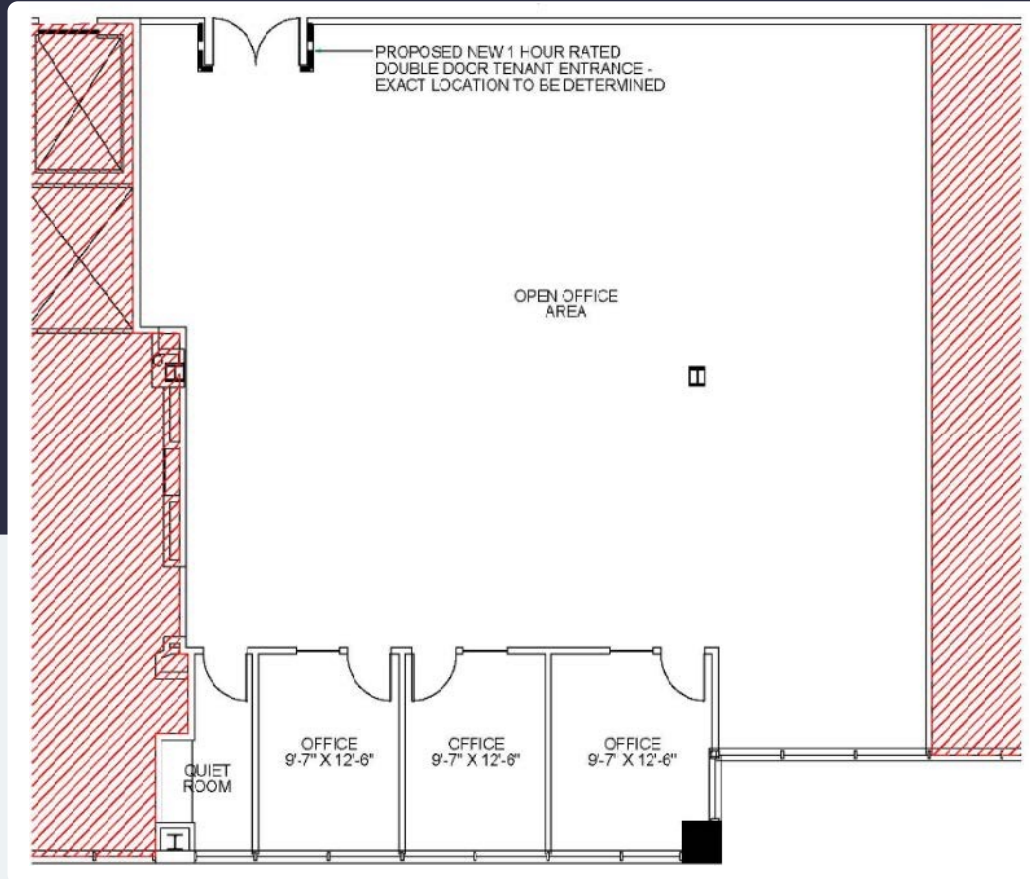

100 Witmer Road I Suite 280

Horsham, Pennsylvania 19044

Leasing Information

700 Dresher Road, Suite 150
(215) 328-2732
www.workspaceproperty.com

Doug, Himmelreich
Director of Leasing
dhimmelreich@workspaceproperty.com