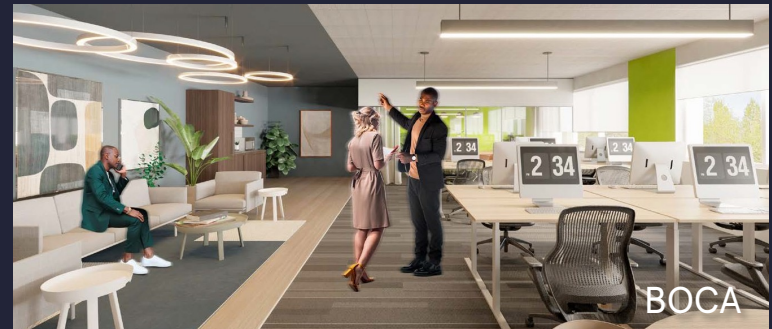

AMENITIES

100 Witmer Rd has an updated atrium lobby including new collaborative furniture and guest Wi-Fi. 100 Witmer Road is located at the highly visible intersection of Blair Mill and Witmer Roads in the PA Lifestyle Campus and has convenient access to public transportation. EV charging and on-site fitness is available to tenants.

BOCA

*Indicative of the look and feel (not the actual suite)