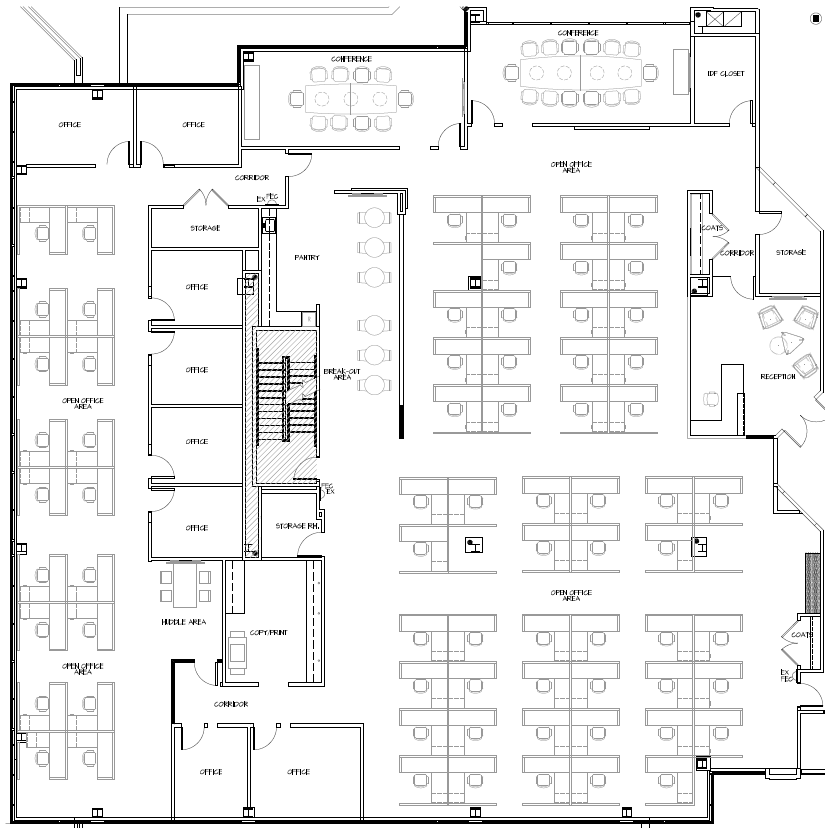

Property Highlights

Building Owner: Workspace Property Trust

Total Building Size: 208,974 Square Feet

Ceiling Height: 9' Throughout

Highlights: Plug & Play Space with Beautiful Views

Amenities: 24/7 Fitness Center Next Door, Conferencing Center and Micro Market on 1st Floor, Executive Parking Under Building

11,691 SF Available for Lease

Office Space

1500, 1550 Liberty Ridge Drive, Suite 110

Wayne, PA 19087

workspace
property trust

11,691 SF Available for Lease

Office Space

Leasing Information