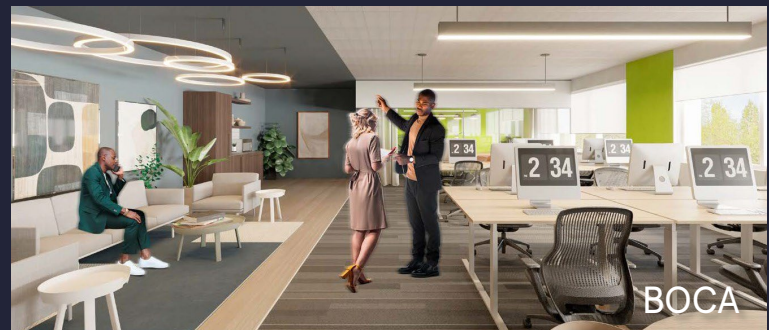

This property provides gorgeous views of Valley Forge Mountain with generous amounts of outdoor seating. On the first floor, you'll find a brand-new conferencing center and a micro market for grab-and-go convenience. Follow the walking trail up to 1400 Liberty Ridge Drive where the 24/7 access fitness center with free weights, cardio, resistance machines, an exercise room, and spacious locker rooms can be found on the ground floor.

BOCA

*Indicative of the look and feel (not the actual suite)