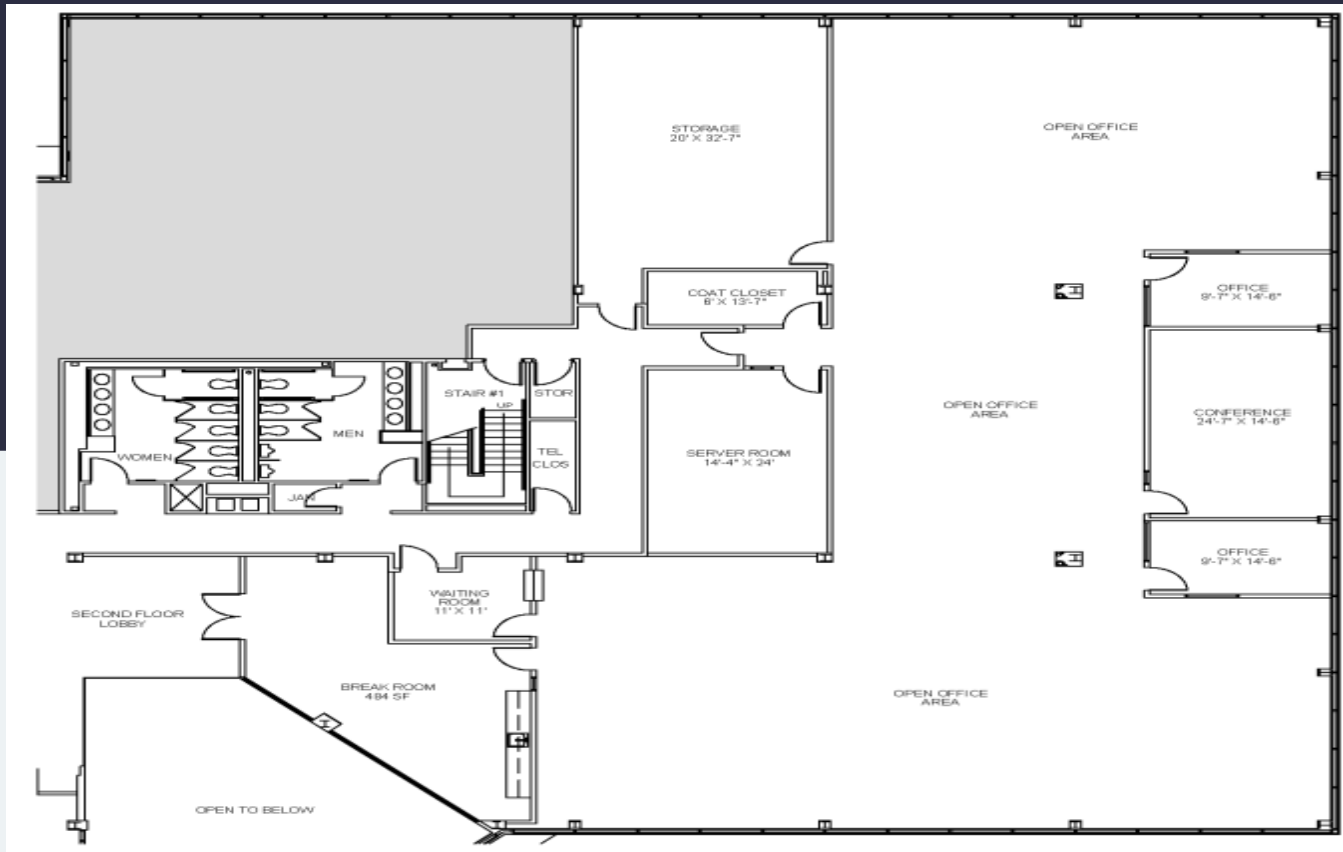

8,504 SF Available for Lease

Office Space

Leasing Information

700 Dresher Road, Suite 150
(215) 328-2732
www.workspaceproperty.com

Doug Himmelreich
Director of Leasing
D.Himmelreich@workspaceproperty.com