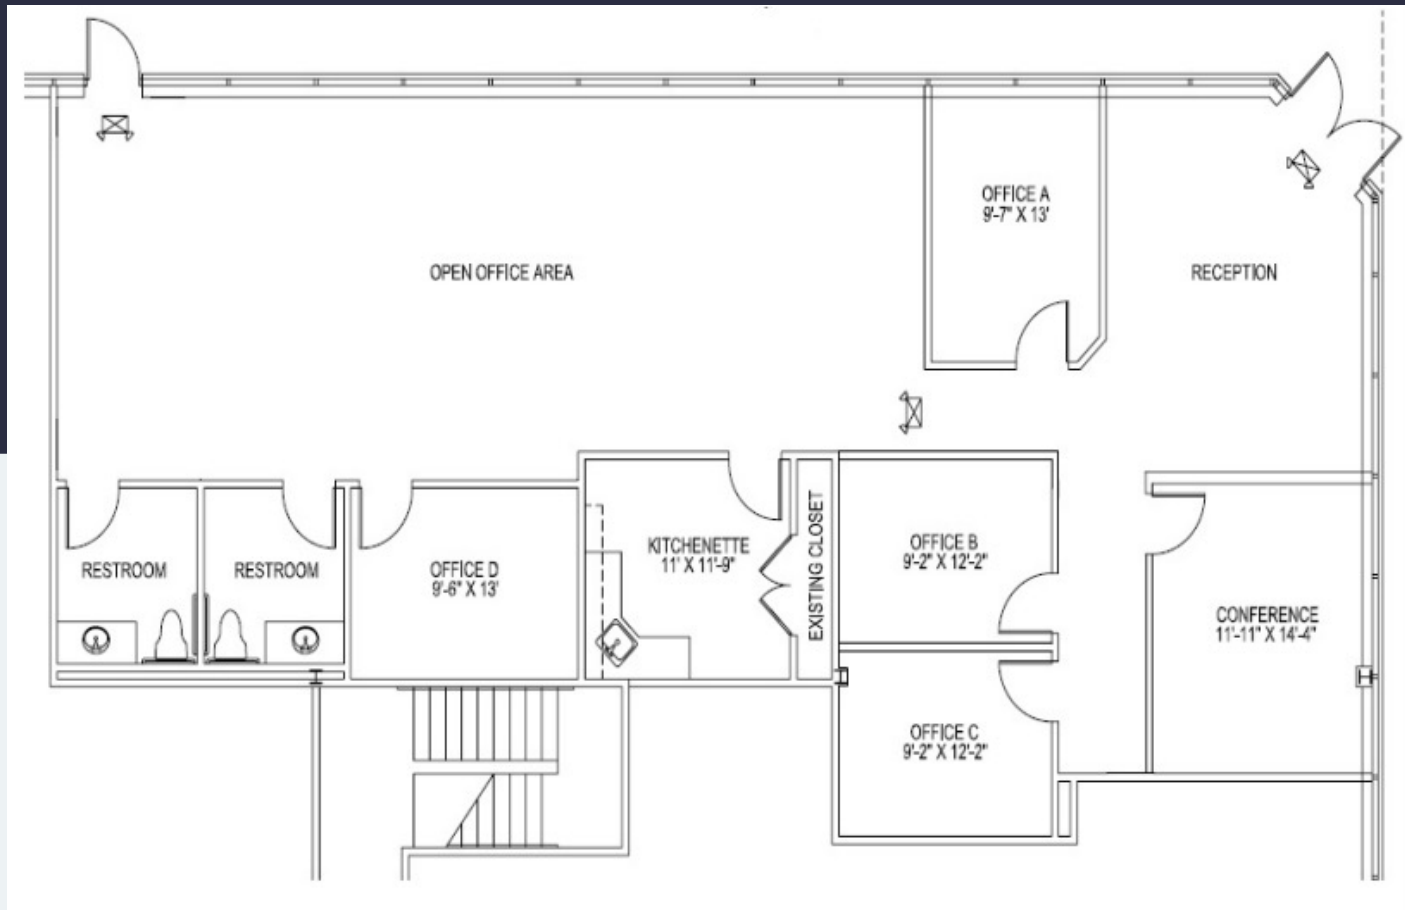

3,638 SF Available for Lease

Office Space

Leasing Information

700 Dresher Road, Suite 150
(215) 328-2732
www.workspaceproperty.com

Doug Himmelreich
Director of Leasing
D.Himmelreich@workspaceproperty.com