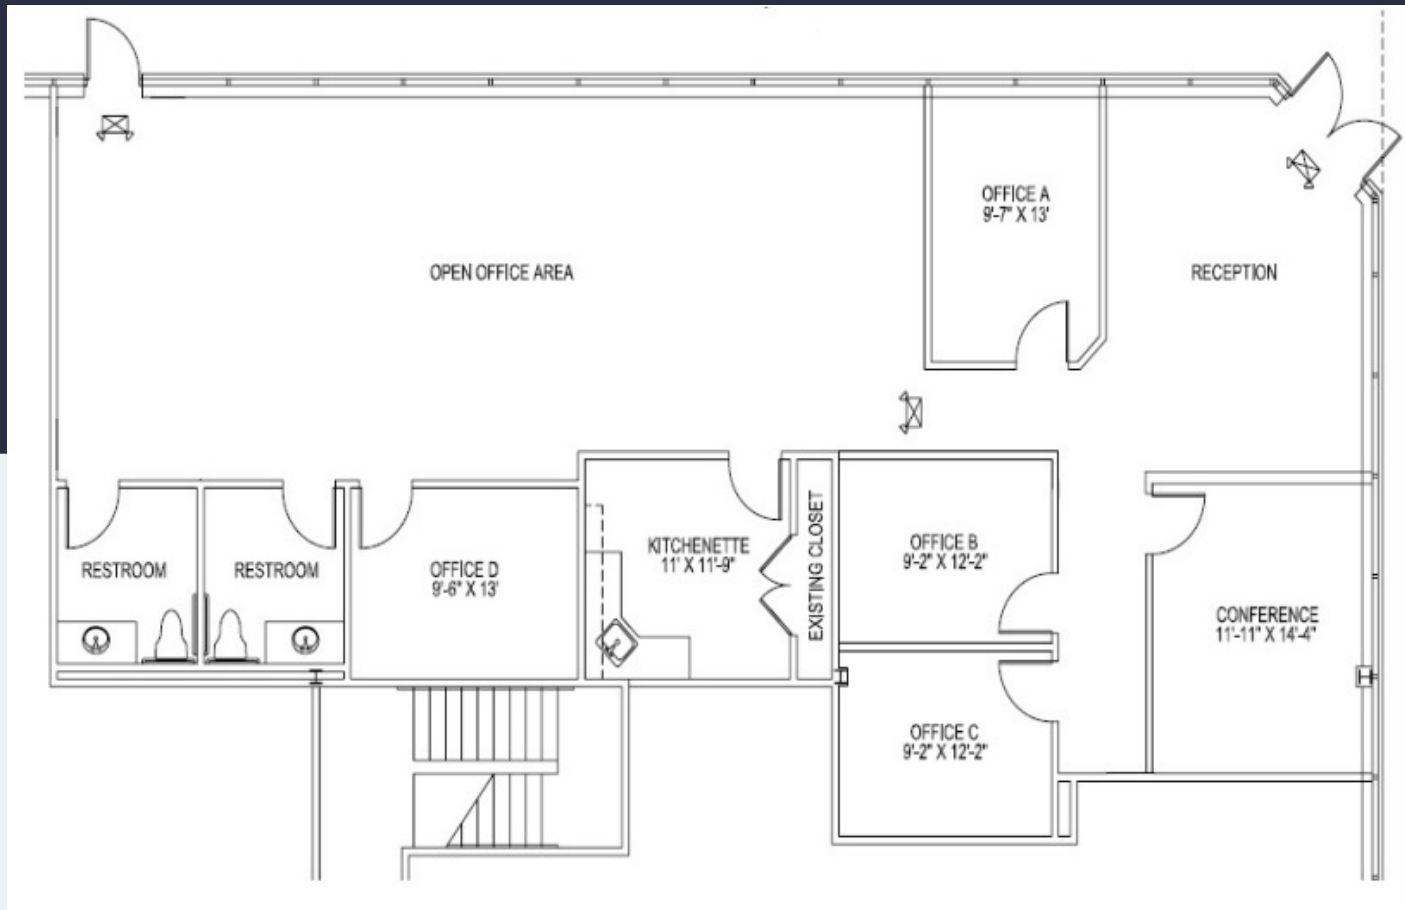

2,537 SF Available for Lease

Office Space

Leasing Information

700 Dresher Road, Suite 150
(215) 328-2732
www.workspaceproperty.com

Doug Himmelreich
Director of Leasing
D.Himmelreich@workspaceproperty.com