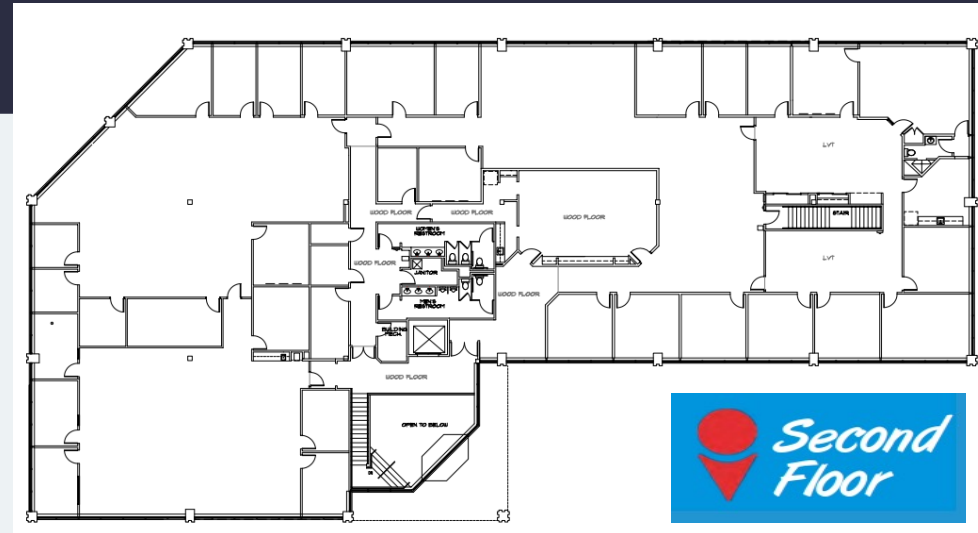

33,205 SF Available for Lease

Office Space

Leasing Information

700 Dresher Road, Suite 150
(215) 328-2732
www.workspaceproperty.com

Doug Himmelreich
Director of Leasing
D.Himmelreich@workspaceproperty.com