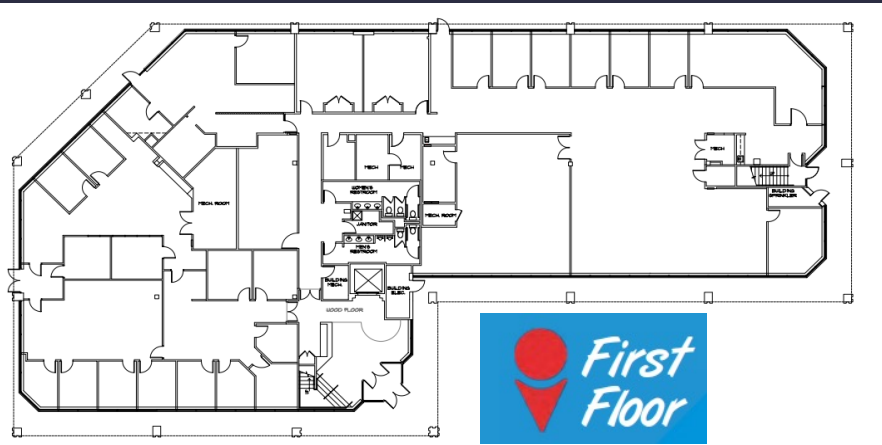

33,205 SF Available for Lease

Office Space

Leasing Information

700 Dresher Road, Suite 150
(215) 328-2732
www.workspaceproperty.com

Doug Himmelreich
Director of Leasing
D.Himmelreich@workspaceproperty.com