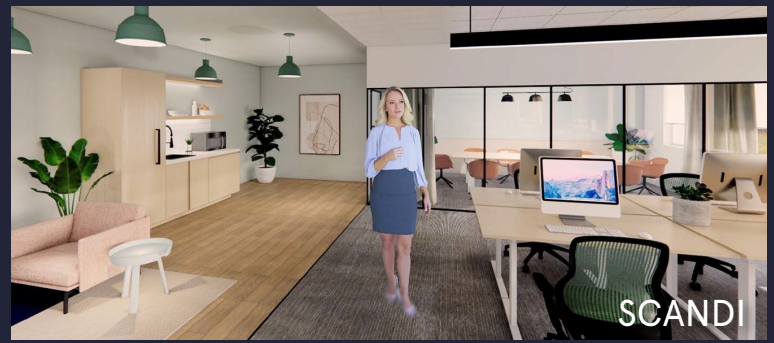

Spaces for the Way Work Happens Today.

These beautifully designed themes inspire creativity and encourage productivity. Whether you are looking for 1,000 square feet or 100,000 square feet, our in-house design & development team can deliver a turnkey office solution.

Tailored for the Evolution of Office:

- “A La Carte” or “On Demand” Furniture Packages Available
- Plug & Play IT Packages Available

Scan here to learn more about our premium theme selects.

*Indicative of the look and feel (not the actual suite)