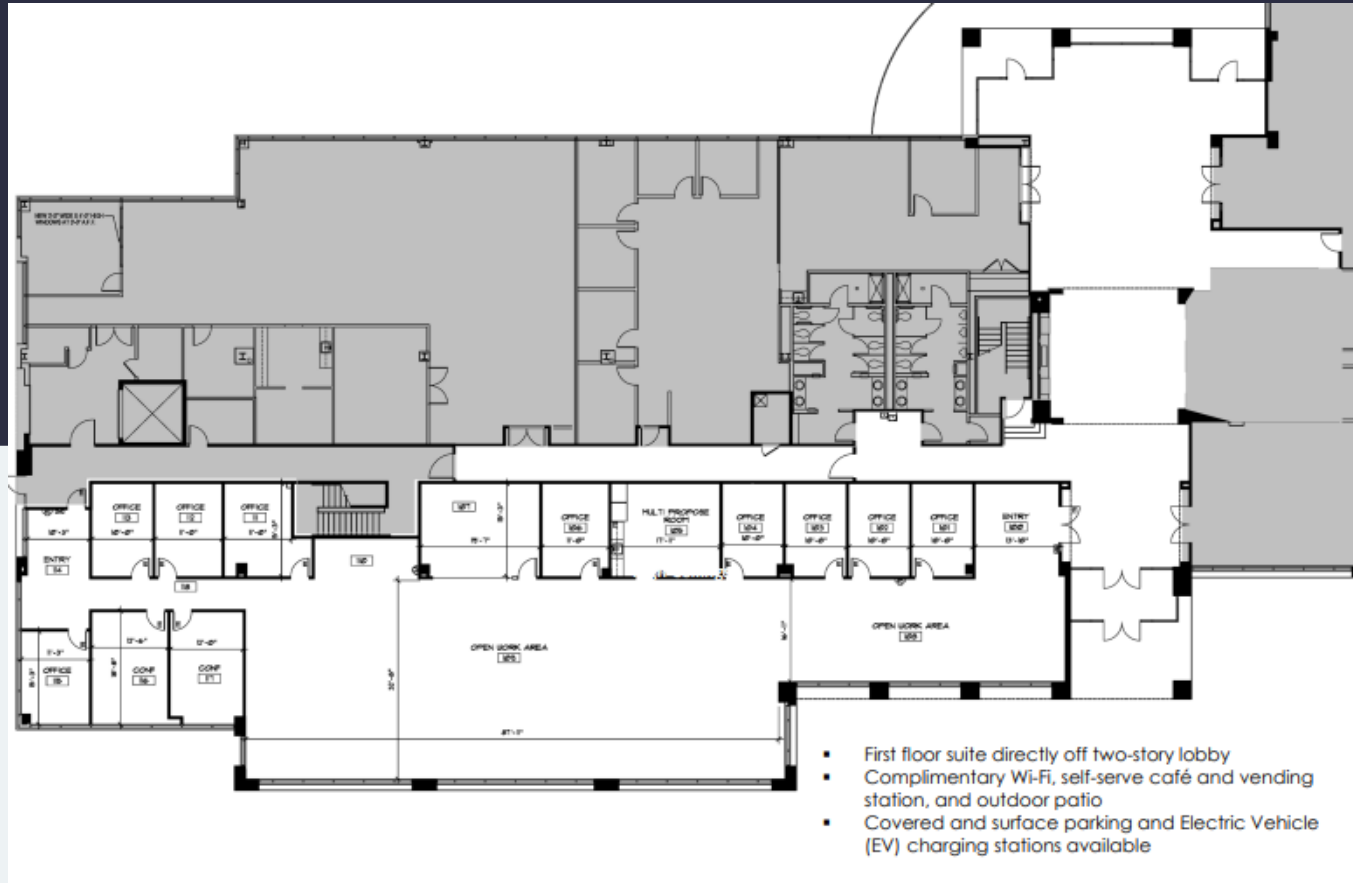

8,658 SF Available for Lease

Office Space

Leasing Information

700 Dresher Road, Suite 150
(215) 328-2732
www.workspaceproperty.com

Doug Himmelreich
Director of Leasing
D.Himmelreich@workspaceproperty.com