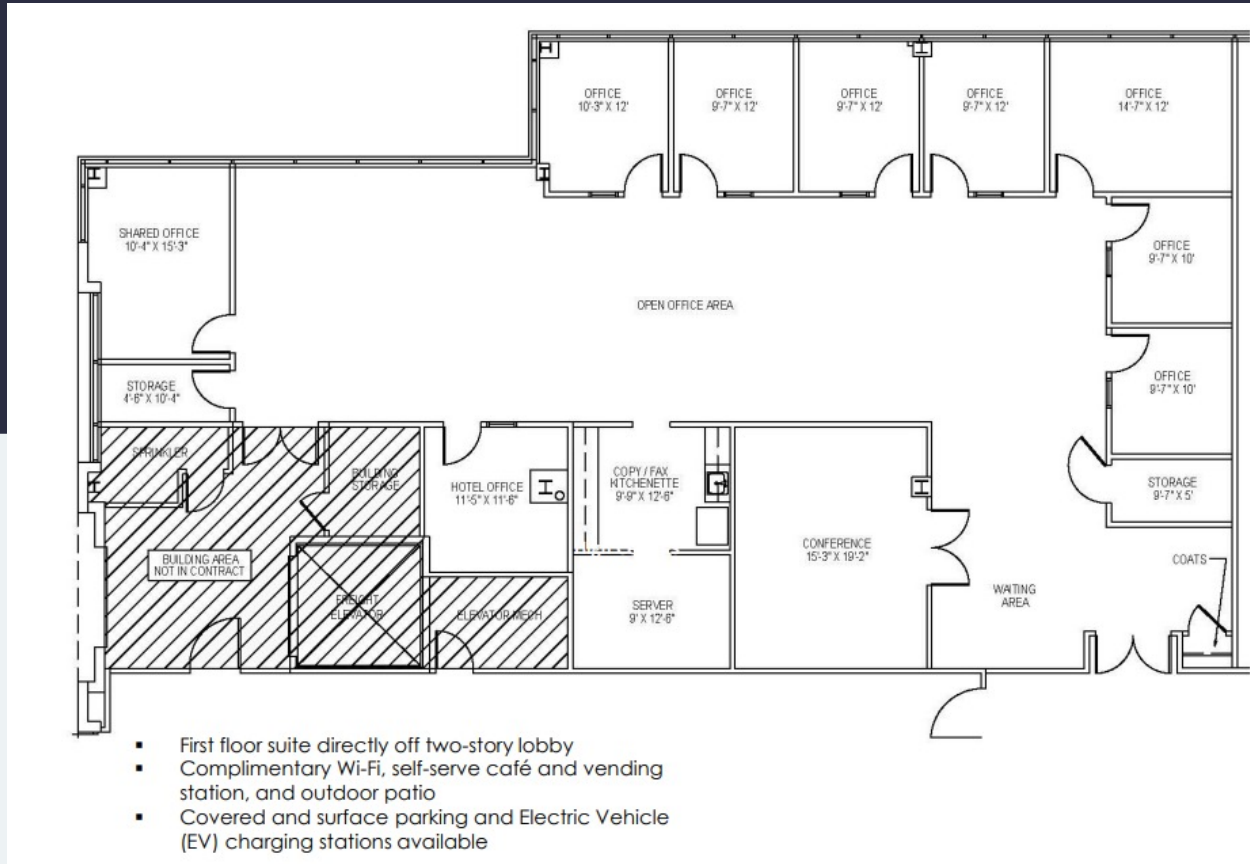

Energy Star labeled building. Green initiatives in place by tenants and property management to include janitorial and recycling.

Building Owner: Workspace Property Trust

Total Building Size: 105,000

Ceiling Height: 9'4"

4,384 SF Available Now

Office Space

4,384 SF Available Now

5 Walnut Grove Drive | Suite 120

5 Walnut Grove Drive | Suite 120

Horsham, Pennsylvania 19044

4,384 SF Available for Lease

Office Space