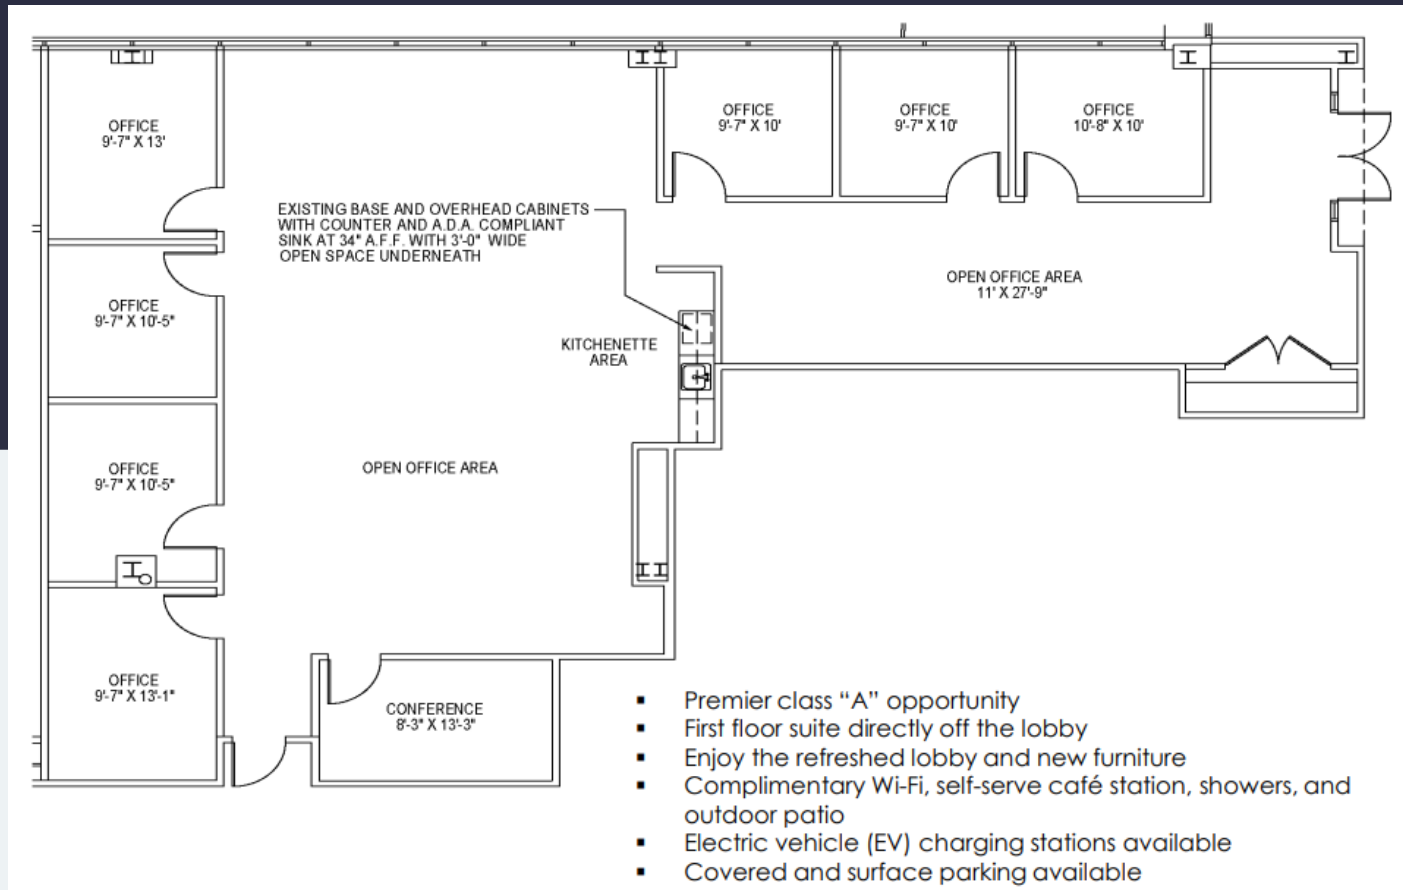

5 Walnut Grove Drive | Suite 130

Horsham, Pennsylvania 19044

3,155 SF Available for Lease

Office Space

Leasing Information

700 Dresher Road, Suite 150
(215) 328-2732
www.workspaceproperty.com

Doug Himmelreich
Director of Leasing
D.Himmelreich@workspaceproperty.com