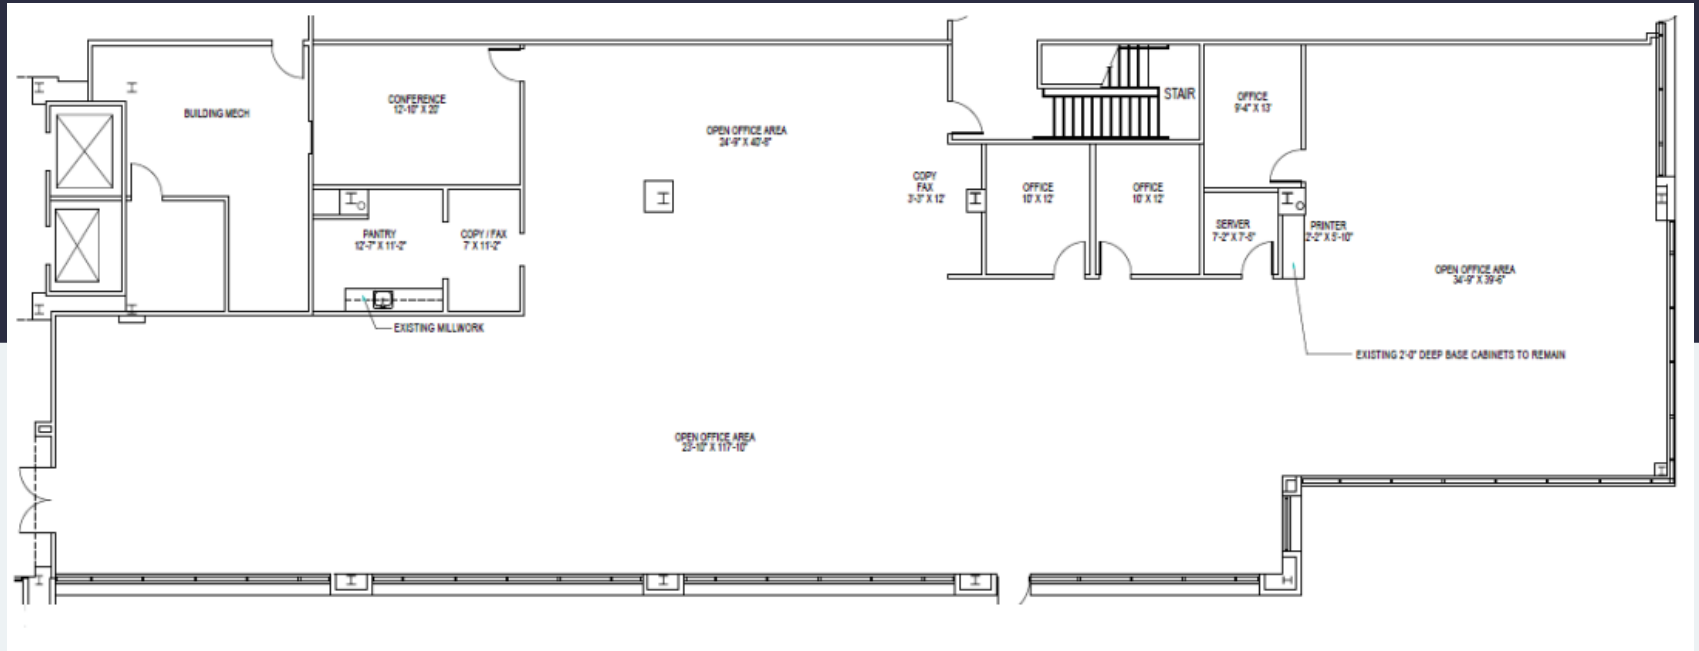

7,750 SF Available for Lease

Office Space

Leasing Information

700 Dresher Road, Suite 150
(215) 328-2732
www.workspaceproperty.com

Doug Himmelreich
Director of Leasing
D.Himmelreich@workspaceproperty.com