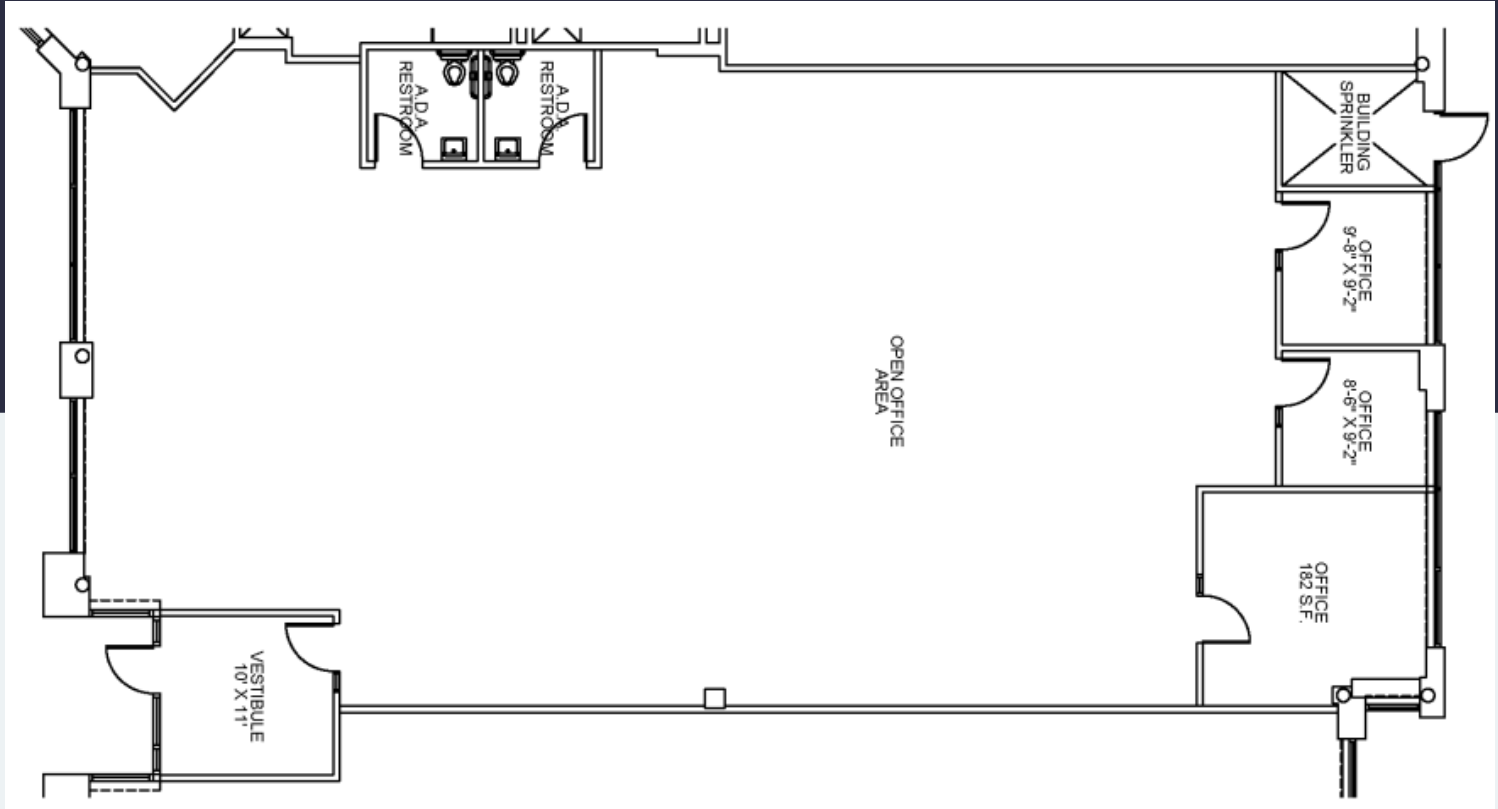

3,612 SF Available for Lease

Office Space

Leasing Information

700 Dresher Road, Suite 150
(215) 328-2732
www.workspaceproperty.com

Doug Himmelreich
Director of Leasing
D.Himmelreich@workspaceproperty.com