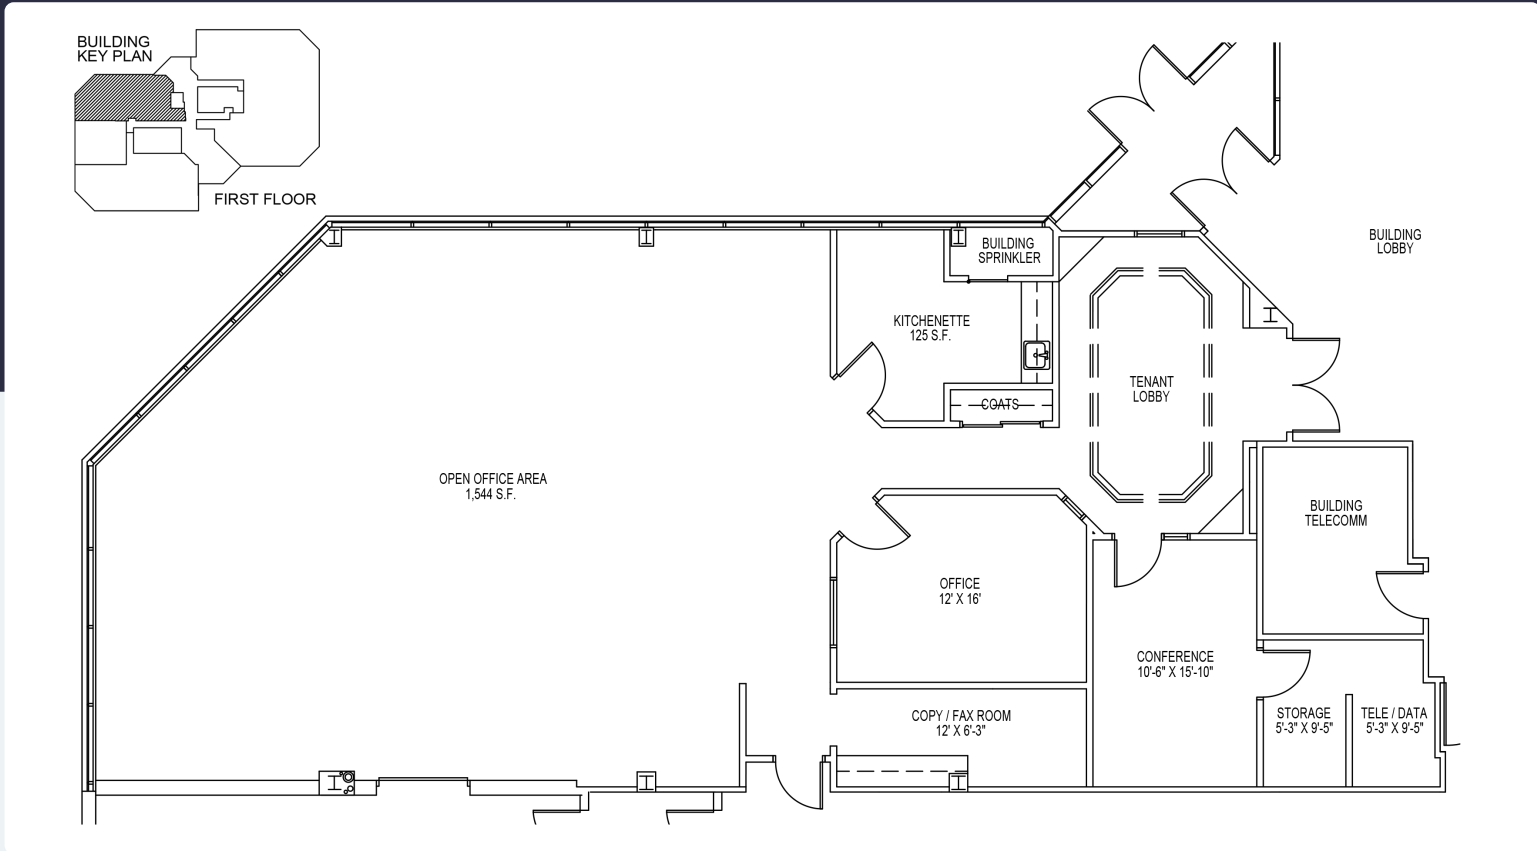

3,392 SF Available for Lease

Office Space

Leasing Information

700 Dresher Road, Suite 150
(215) 328-2732
www.workspaceproperty.com

Doug Himmelreich
Director of Leasing
D.Himmelreich@workspaceproperty.com