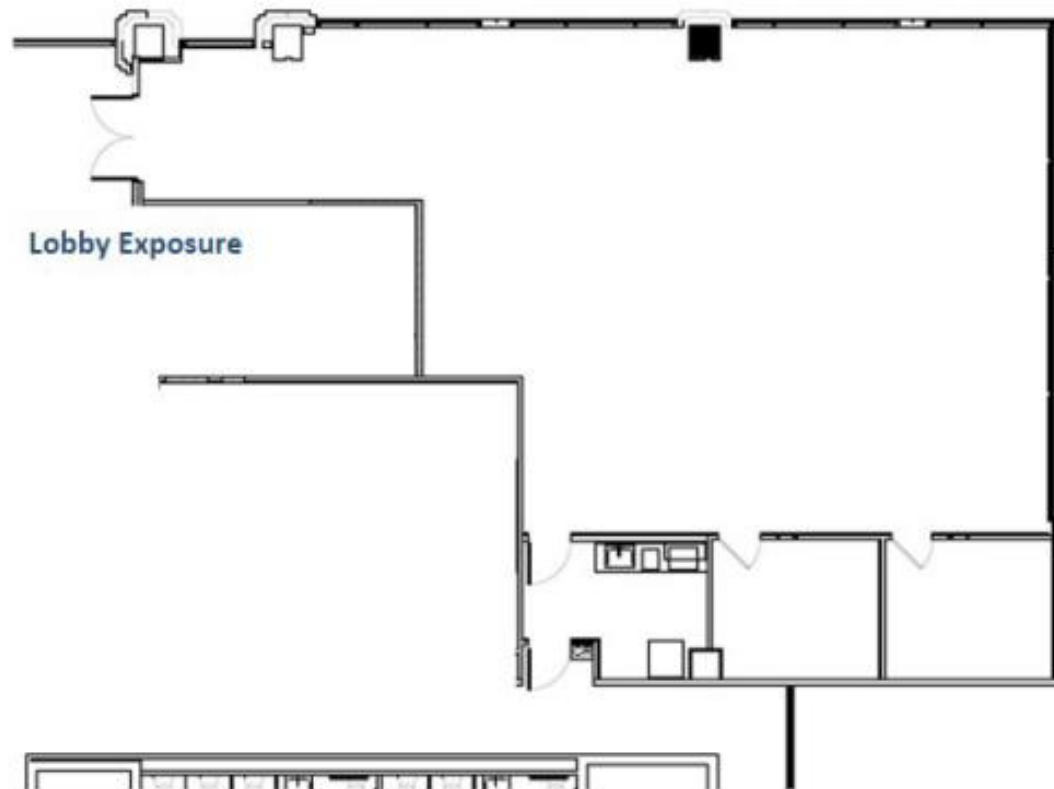

Building Owner: Workspace Property Trust

Total Building Size: 140,160 SF

2,606 SF Available Now

Up to 75kW

Conference Room

Lobby Area

Cafe

Balcony View

Front Entrance

Outdoor Lounge

1301 International Parkway Suite 130

Sunrise, FL 33323

2,606 SF Available Now

Leasing Information

777 Yamato Road, Suite 105, Boca Raton, FL, 33431
(954) 391-5503
www.workspaceproperty.com

Mike, Nathanson
Director of Leasing
mnathanson@workspaceproperty.com

Spaces for the Way Work Happens Today.

These beautifully designed themes inspire creativity and encourage productivity. Whether you are looking for 1,000 square feet or 100,000 square feet, our in-house design & development team can deliver a turnkey office solution.