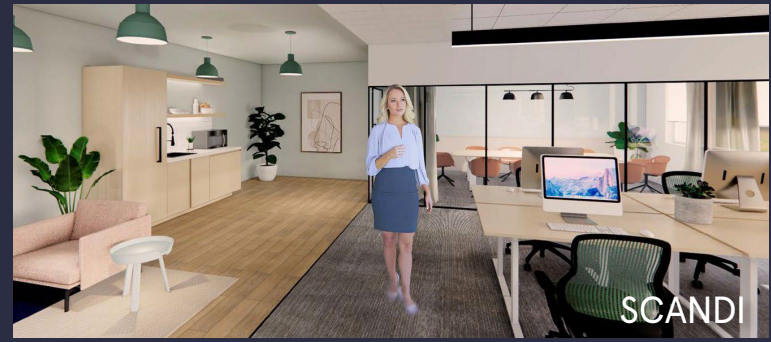

*Indicative of the look and feel (not the actual suite)