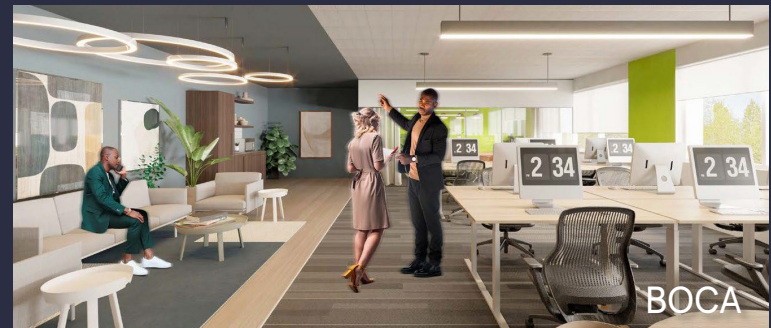

*Indicative of the look and feel (not the actual suite)