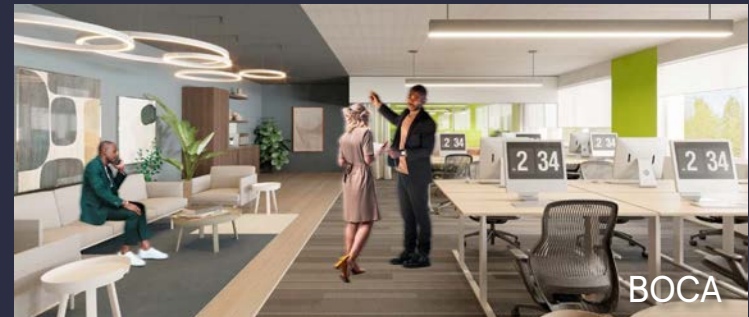

*Indicative of the look and feel (not the actual suite)