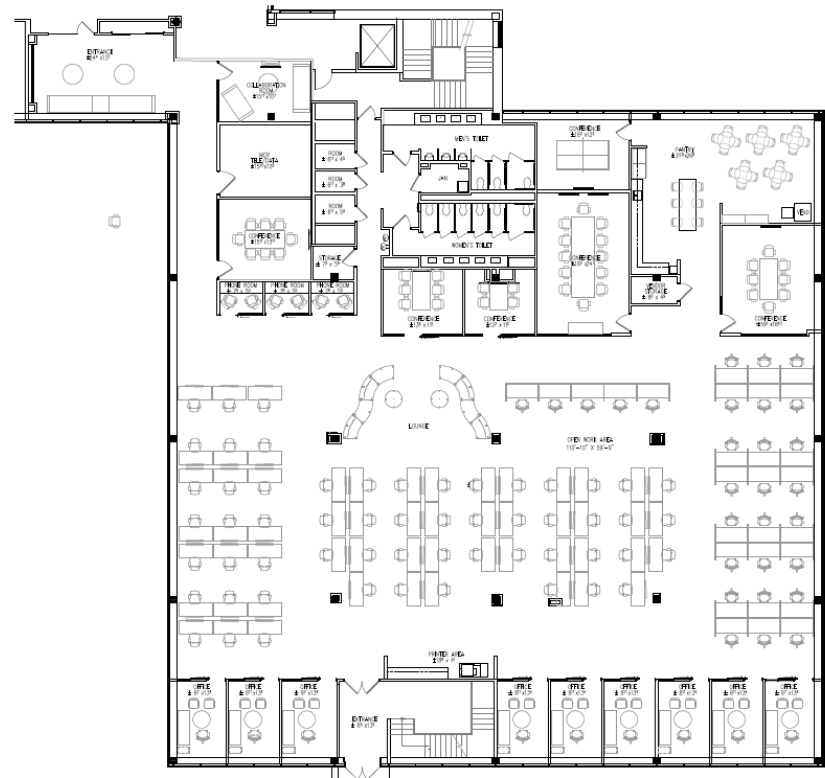

Suite 106 - 16,433 SF

Leasing Information

7 Great Valley Parkway, Suite 190, Malvern, PA, 19355
(484) 320-3708
www.workspaceproperty.com

Doug Himmelreich
Director of Leasing
dhimmelreich@workspaceproperty.com