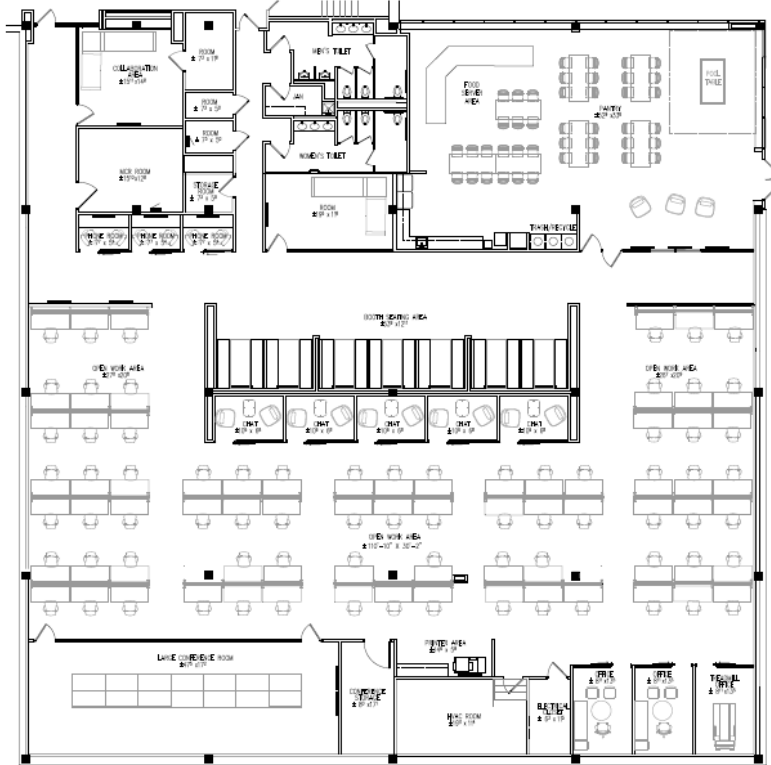

Property Highlights

Building Owner: Workspace Property Trust

Total Building Size: 104,818 Square Feet

Available Space: 14,509 – 30,942 Square Feet

Amenities: 24/7 Fitness Center on Ground Floor,
Conferencing Center and Micro Market Next Door

Space Condition: Plug & Play/Move-in Ready

14,509 – 30,942 SF Available for Lease

Office Space

1400 Liberty Ridge Drive, Suites 60 - 106

Wayne, PA 19087

14,509 - 30,942 SF Available for Lease

Office Space

Suite 60 - 14,509 SF