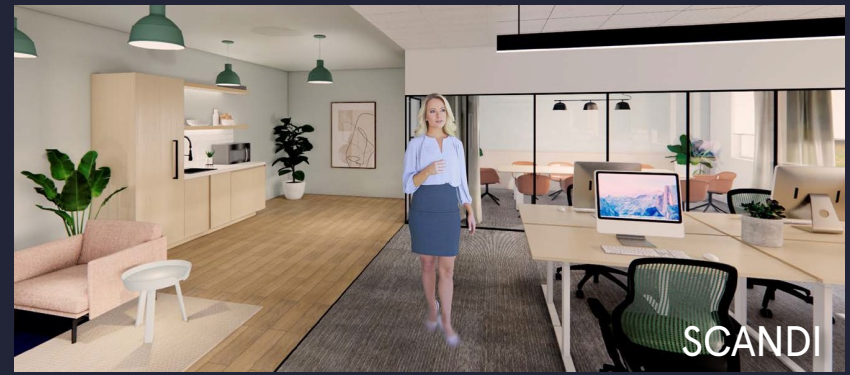

*Indicative of the look and feel (not the actual suite)