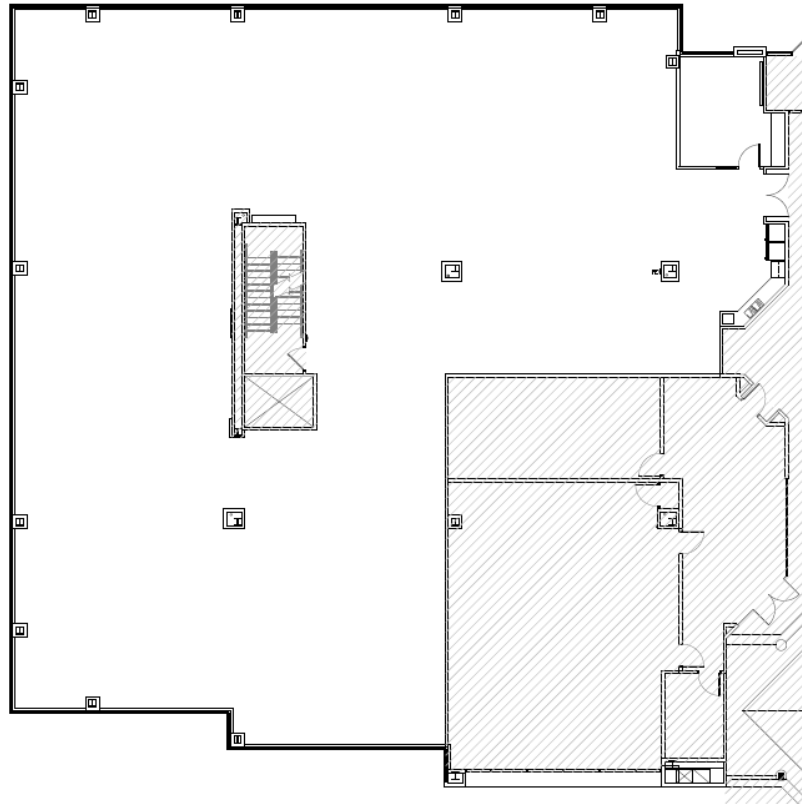

9,075 SF Available for Lease

Office Space

Leasing Information

7 Great Valley Parkway, Suite 190, Malvern, PA, 19355
(484) 320-3708
www.workspaceproperty.com

Doug Himmelreich
Director of Leasing
dhimmelreich@workspaceproperty.com