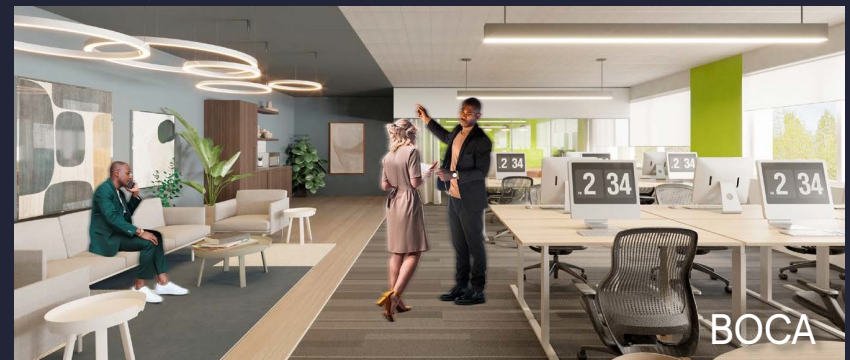

*Indicative of the look and feel (not the actual suite)