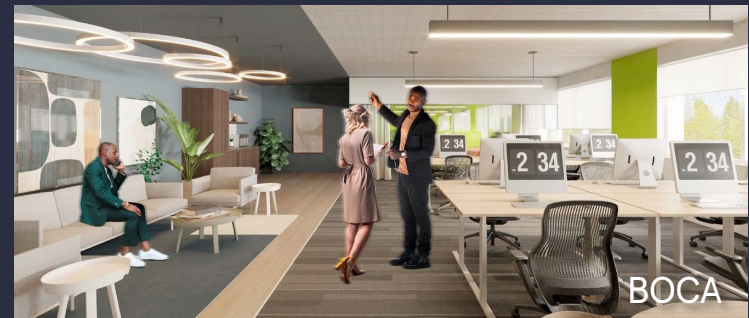

This property provides gorgeous views of Valley Forge Mountain with generous amounts of outdoor seating. On the first floor, you'll find a brand-new conferencing center and a micro market for grab-and-go convenience. Follow the walking trail up to 1400 Liberty Ridge Drive where the 24/7 access fitness center with free weights, cardio, resistance machines, an exercise room, and spacious locker rooms can be found on the ground floor.

BOCA

*Indicative of the look and feel (not the actual suite)