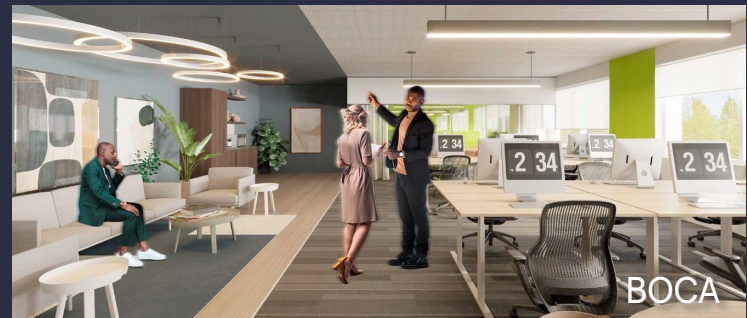

This property provides gorgeous views of Valley Forge Mountain with generous amounts of outdoor seating. On the first floor, you'll find a brand-new conferencing center and a micro market for grab-and-go convenience. Follow the walking trail up to 1400 Liberty Ridge Drive where the 24/7 access fitness center with free weights, cardio, resistance machines, an exercise room, and spacious locker rooms can be found on the ground floor.

BOCA

*Indicative of the look and feel (not the actual suite)