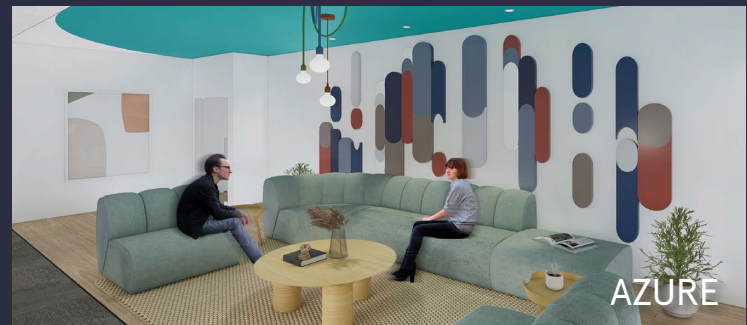

This property provides gorgeous views of Valley Forge Mountain with generous amounts of outdoor seating. On the first floor, you'll find a brand-new conferencing center and a micro market for grab-and-go convenience. Follow the walking trail up to 1400 Liberty Ridge Drive where the 24/7 access fitness center with free weights, cardio, resistance machines, an exercise room, and spacious locker rooms can be found on the ground floor.

These beautifully designed themes inspire creativity and encourage productivity. Whether you are looking for 1,000 square feet or 100,000 square feet, our in-house design & development team can deliver a turnkey office solution.

Tailored for the Evolution of Office:

- “A La Carte” or “On Demand” Furniture Packages Available
- Plug & Play IT Packages Available

Scan here to learn more about our premium theme selects.

SCANDI

AZURE

TAHOE

BOCA

*Indicative of the look and feel (not the actual suite)