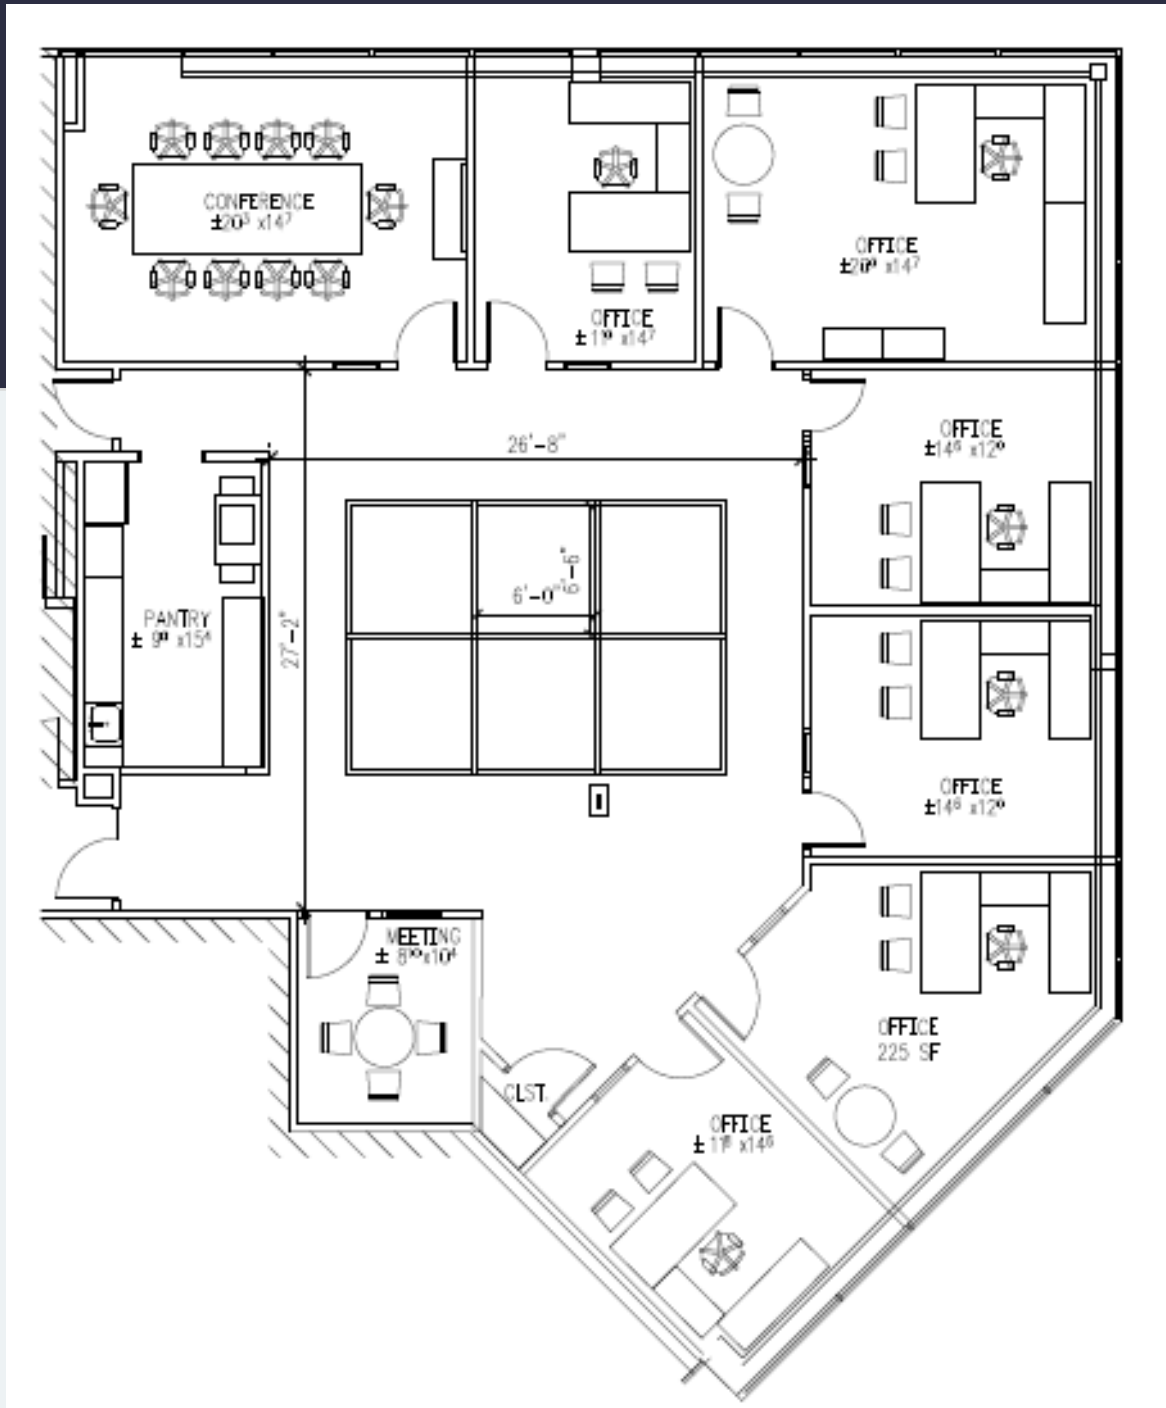

## Property Highlights

**Building Owner:** Workspace Property Trust

**Total Building Size:** 61,108 Square Feet

**Available Space:** 3,257 Square Feet

**Space Condition:** Plug & Play/Move-in Ready

**Amenities:** Outdoor Patio, Micro Market, EV Car Charging, 3 sides of glass, furniture included.

Conference Room

Open Desk Area

Corner Suite

## 3,257 SF Available for Lease

Office Space