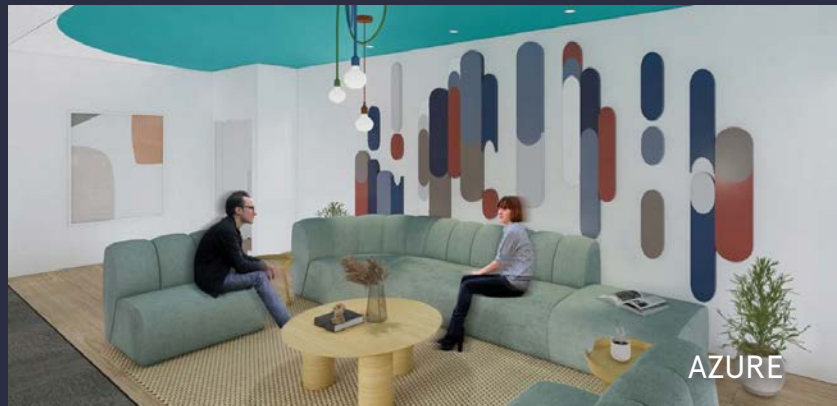

Spaces for the Way Work Happens Today.

These beautifully designed themes inspire creativity and encourage productivity. Whether you are looking for 1,000 square feet or 100,000 square feet, our in-house design & development team can deliver a turnkey office solution.

Tailored for the Evolution of Office:

- "A La Carte" or "On Demand" Furniture Packages Available
- Plug & Play IT Packages Available

Scan here to learn more about our premium theme selects.

AZURE

*Indicative of the look and feel (not the actual suite)