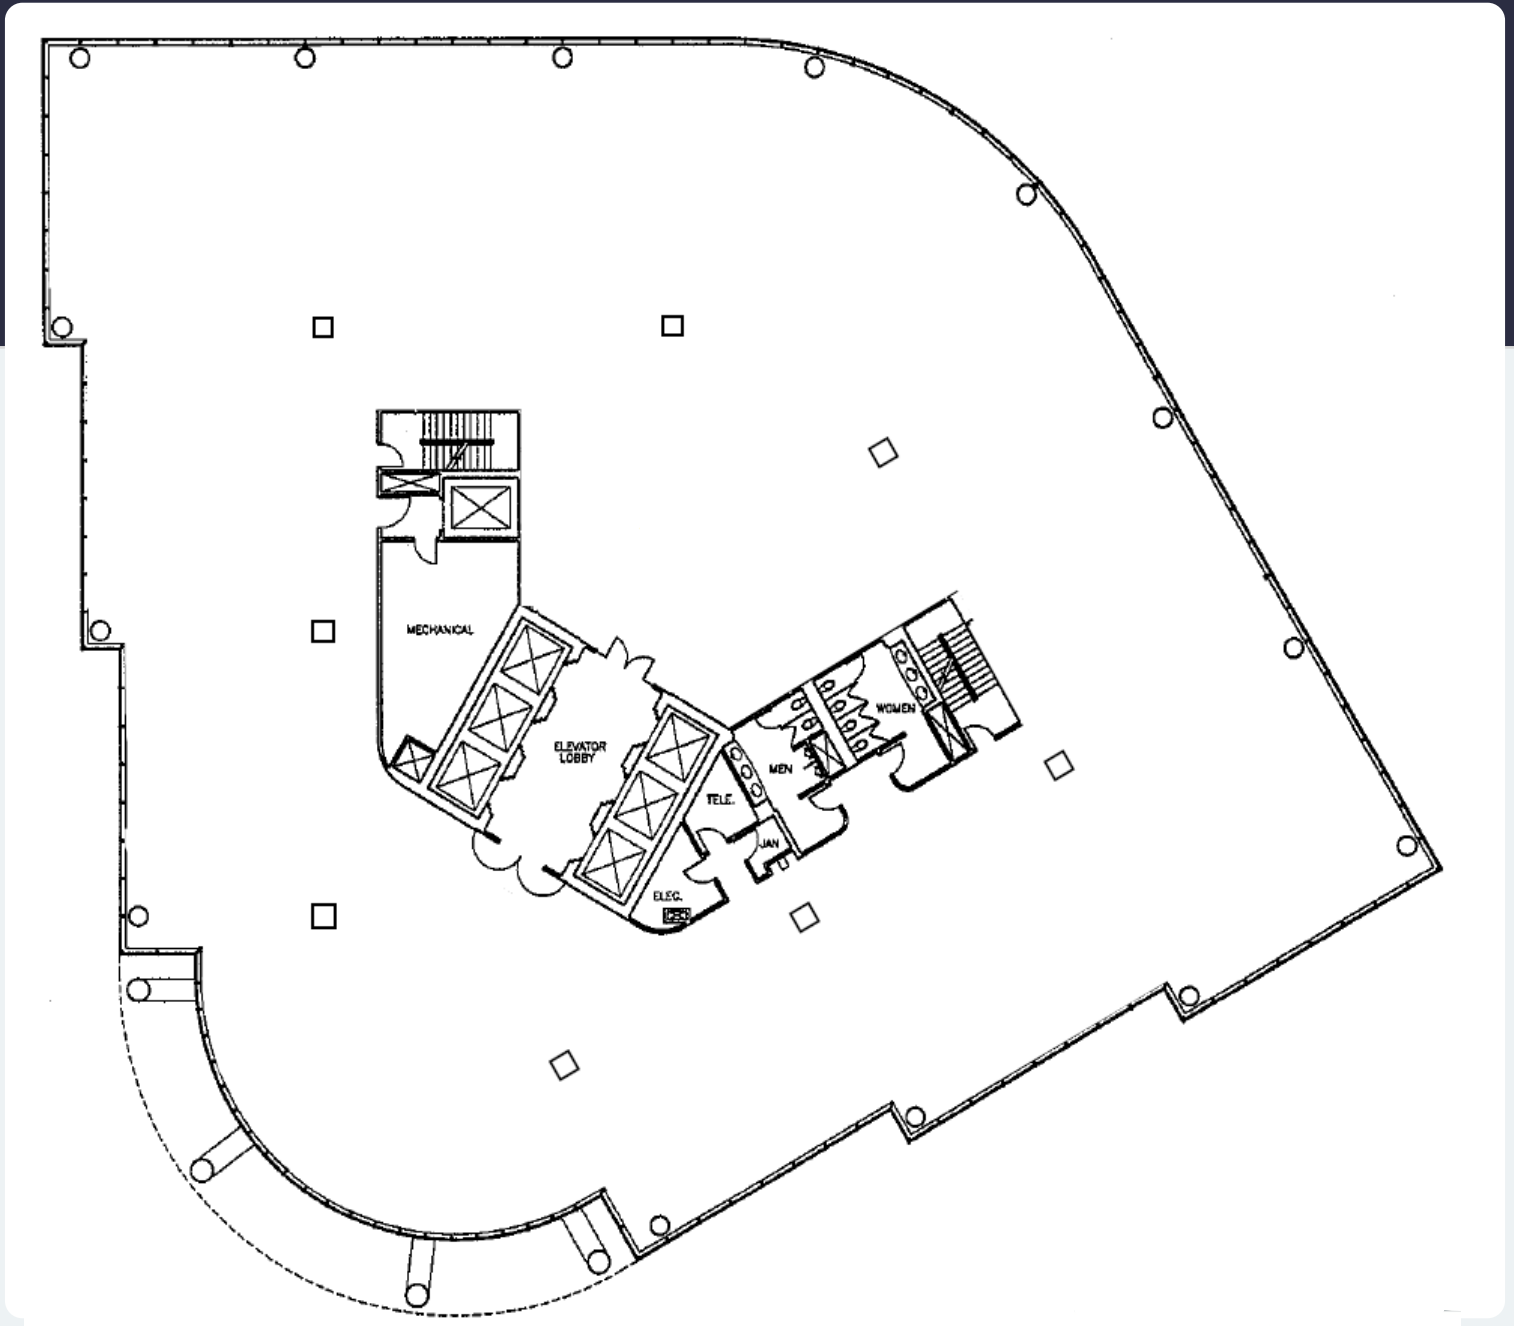

2500 Windy Ridge Pkwy

Atlanta, GA 30339

22,493 SF Available for Lease

Fourth Floor | Office Space

Leasing Information

Wes Rudes

Director of Leasing

470.270.1275 | w_rudes@workspaceproperty.com