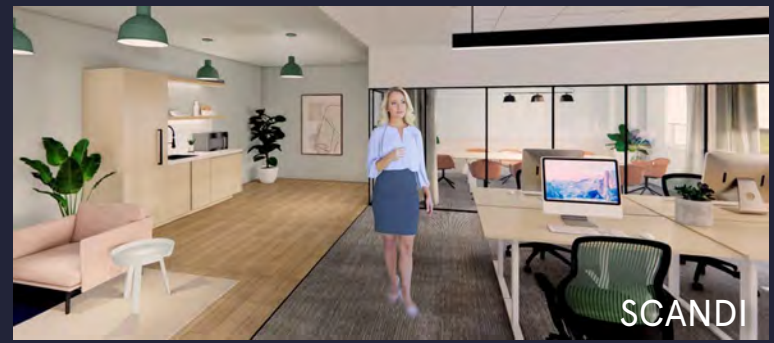

Spaces for the Way Work Happens Today.

These beautifully designed themes inspire creativity and encourage productivity. Whether you are looking for 1,000 square feet or 100,000 square feet, our in-house design & development team can deliver a turnkey office solution.

Tailored for the Evolution of Office:

- “A La Carte” or “On Demand” Furniture Packages Available
- Plug & Play IT Packages Available

Scan here to learn more about our premium theme selects.

*Indicative of the look and feel (not the actual suite)