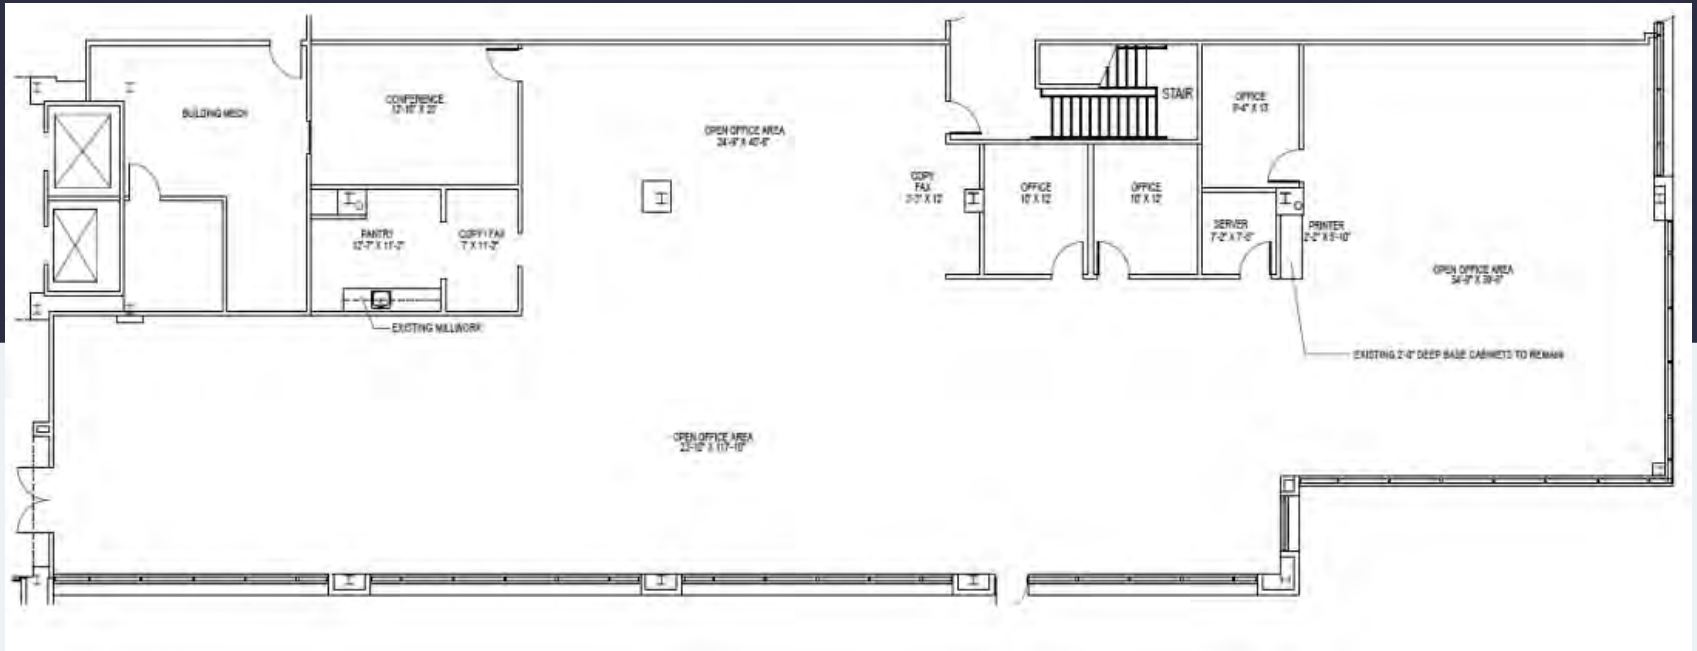

7,750 SF Available for Lease

Office Space

Leasing Information

700 Dresher Road, Suite 150
(215) 328-2732
www.workspaceproperty.com

Doug Himmelreich
Director of Leasing
Dhimmelreich@workspaceproperty.com