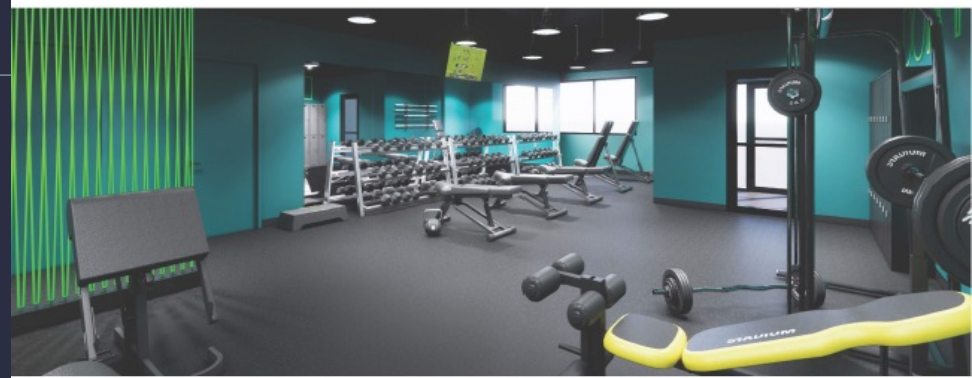

On-site Fitness