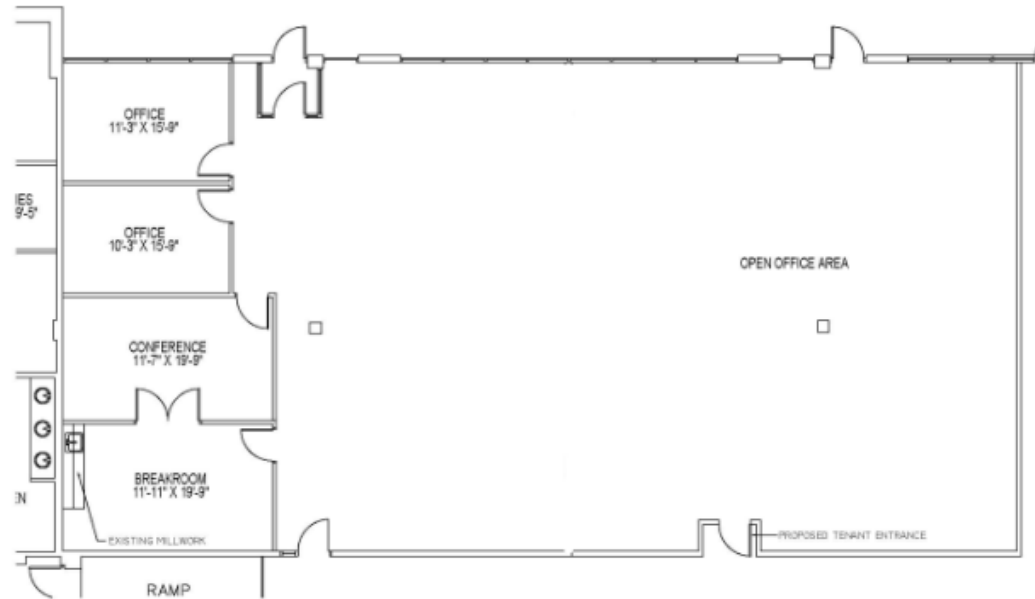

2,955 SF Available for Lease

Office Space

4,885
AVAILABLE SQ. FT.

- Single-story office
- Ample parking
- Private suite entrances