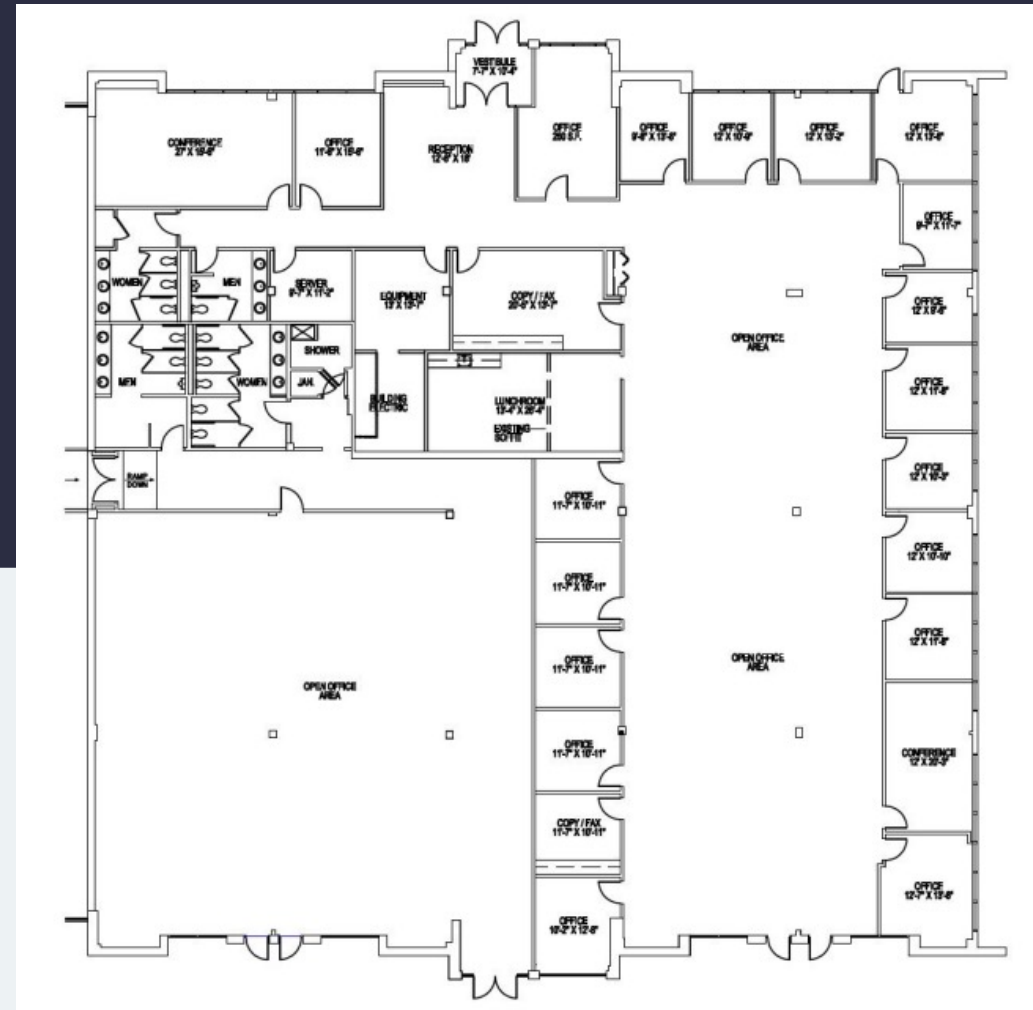

Total Building Size: 54,623 Square Feet

Available Space: 3,966 Square Feet

Finished Ceiling Height: 8'4"

Amenities:

- Walkable to The Patio, outdoor beer garden
- Campus fitness center
- EV charging stations

3,966 SF Available Now

Office Space

On-site Fitness

200 Lakeside Drive | Suite 200

Horsham, Pennsylvania 19044

3,966 SF Available for Lease

Office Space

Leasing Information