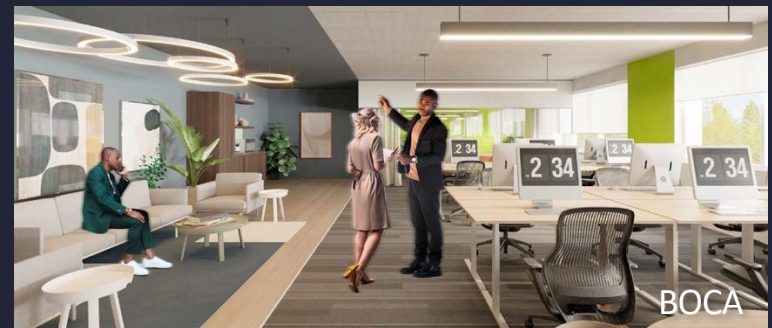

# Spaces for the Way Work Happens Today.

These beautifully designed themes inspire creativity and encourage productivity. Whether you are looking for 1,000 square feet or 100,000 square feet, our in-house design & development team can deliver a turnkey office solution.

TAHOE

BOCA

\*Indicative of the look and feel (not the actual suite)