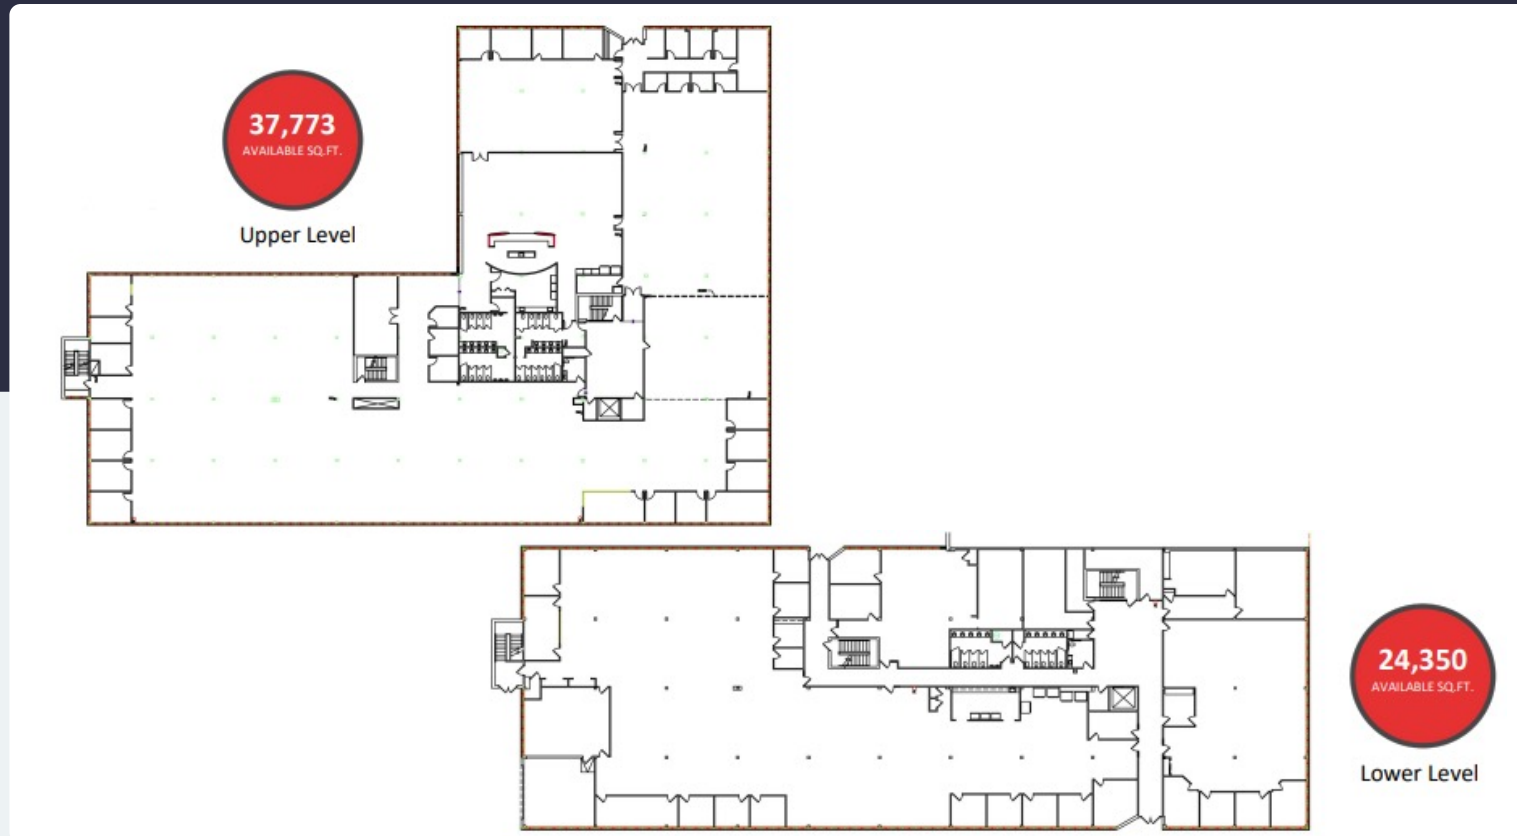

63,123 SF Available for Lease

Office Space

Leasing Information

700 Dresher Road, Suite 150
(215) 328-2732
www.workspaceproperty.com

Doug Himmelreich
Director of Leasing
Dhimmelreich@workspaceproperty.com