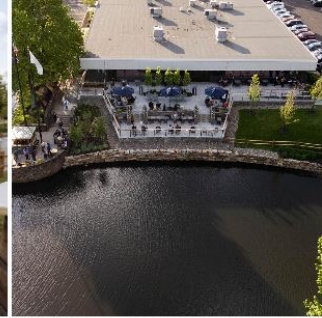

Located just off the PA Turnpike in Horsham, the Lakeside Health & Wellness Campus is a leading medical office and outpatient care destination. Spanning a total of 235,000 sf across five buildings, Lakeside Health & Wellness suites range from 1,500 sf up to 62,000, supporting the region's premier healthcare providers.

Finished Ceiling Height: 8'3" & 10'5"

Power: 1,200 AMP, 3 Phase electrical services and a 750 KW backup generator

On-site Fitness

33,205 SF Available Now

Office Space

400 Lakeside Drive

Horsham, Pennsylvania 19044