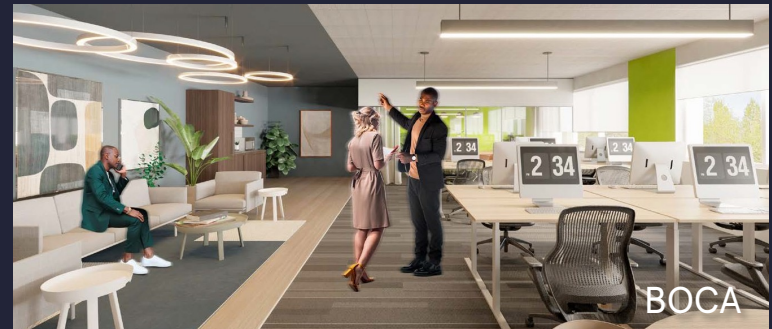

Located just off the PA Turnpike in Horsham, the Lakeside Health & Wellness Campus is a leading medical office and outpatient care destination. Spanning a total of 235,000 sf across five buildings, Lakeside Health & Wellness suites range from 1,500 sf up to 62,000, supporting the region's premier healthcare providers.

BOCA

*Indicative of the look and feel (not the actual suite)