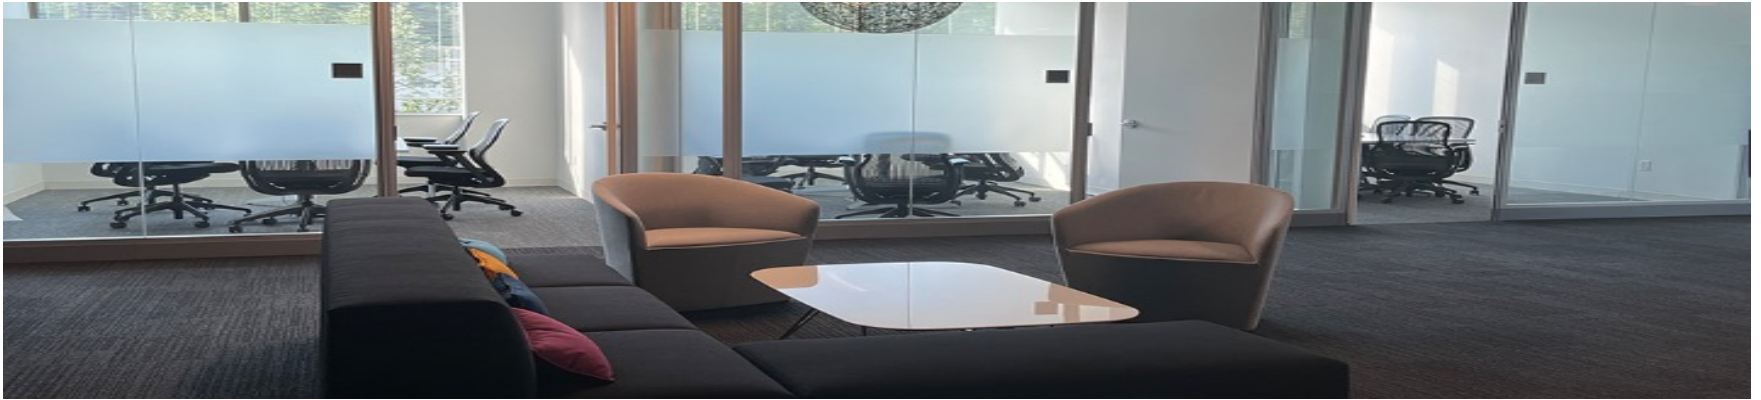

58,115 SF Available Now

700 Dresher Road | Suite 100