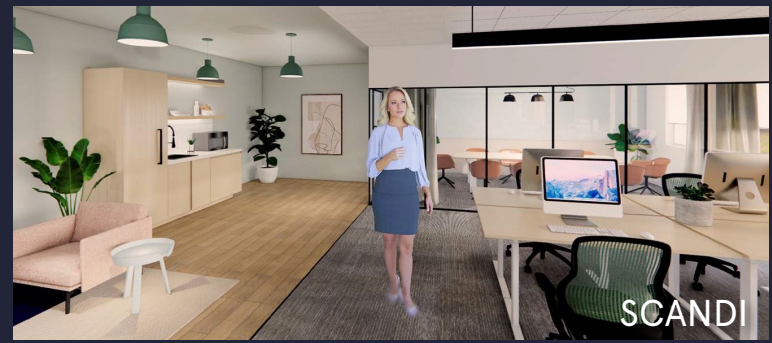

Spaces for the Way Work Happens Today.

These beautifully designed themes inspire creativity and encourage productivity. Whether you are looking for 1,000 square feet or 100,000 square feet, our in-house design & development team can deliver a turnkey office solution.

Tailored for the Evolution of Office:

- “A La Carte” or “On Demand” Furniture Packages Available
- Plug & Play IT Packages Available

Scan here to learn more about our premium theme selects.

*Indicative of the look and feel (not the actual suite)