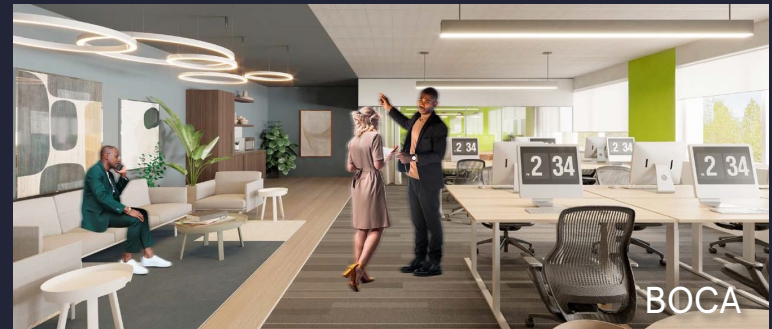

PROPERTY HIGHLIGHTS

AMENITIES

700 Dresher Road, a fully furnished, high-finish office space. This efficient full 2nd floor plan boasts three sides of glass, providing an abundance of natural light throughout the workspace. With ample parking available, tenants can enjoy on-site EV charging stations perfect for high-density users.

Tenants enjoy the proximity to countless lifestyle centers, the walkability to restaurants, and numerous on-site amenities throughout our campus such as:

- On-site Beer Garden at 100 Lakeside
- On-site EV charging stations throughout campus
- On-site Fitness Center at 100 Lakeside
- Synergy at 100 Lakeside Conference Center
- Fully equipped conference facility at 200 Gibraltar
- Access to (5) daycares minutes from the office
- 555 Flats Luxury Living under 1 mile away
- Shopping at the Upper Dublin Promenade under 2 miles away

BOCA

*Indicative of the look and feel (not the actual suite)