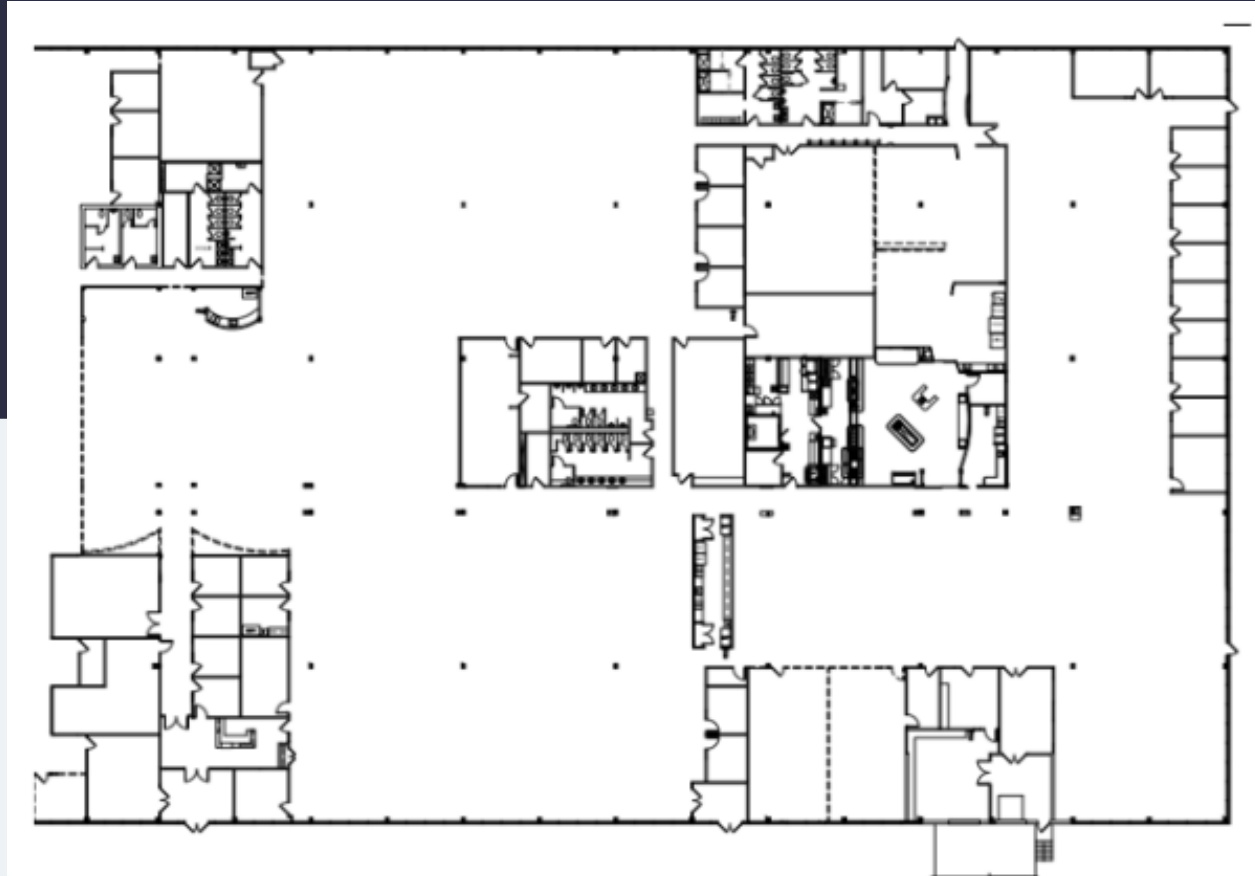

58,115 SF Available for Lease

Office Space

Leasing Information

700 Dresher Road, Suite 150
(215) 328-2732
www.workspaceproperty.com

Doug Himmelreich
Director of Leasing
Dhimmelreich@workspaceproperty.com