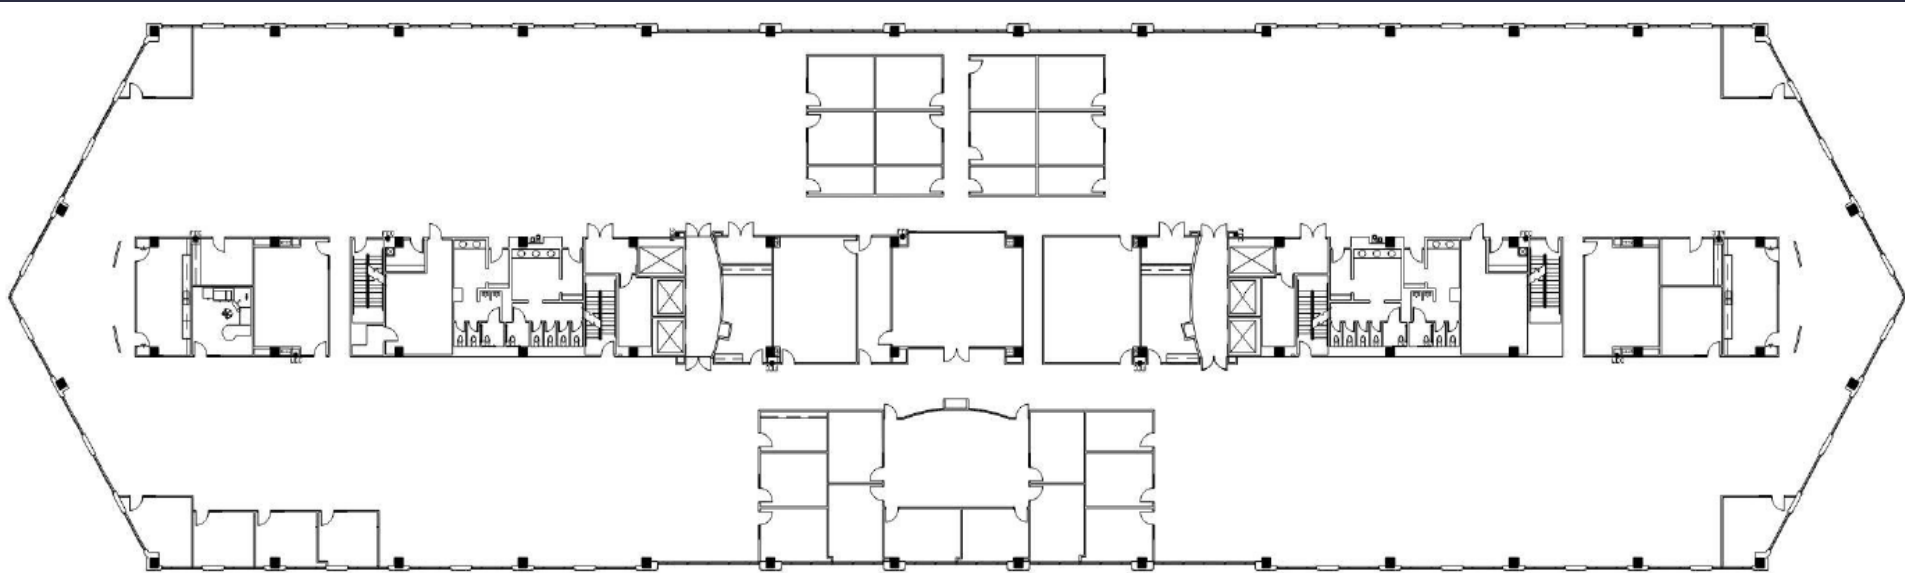

Looking for Something Else?

Explore other Workspace properties
in Atlanta at [WorkspaceAtlanta.com](https://www.workspaceatlanta.com).

4200 Wildwood Parkway | Fourth Floor

Atlanta, GA 30339

55,000 SF Available for Lease