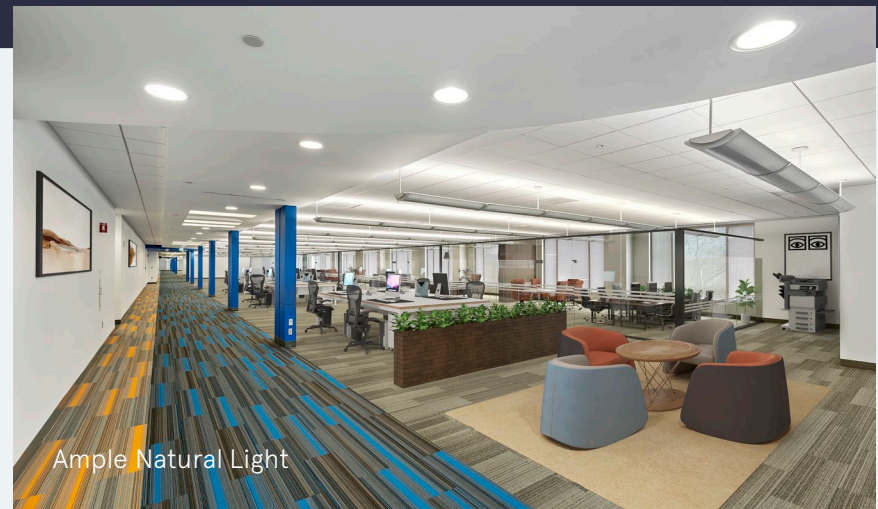

Ample Natural Light

Leasing Information

Wes Rudes

Director of Leasing

470.270.1275 | wruedes@workspaceproperty.com

Looking for Something Else?

Explore other Workspace properties
in Atlanta at [WorkspaceAtlanta.com](https://www.workspaceatlanta.com).