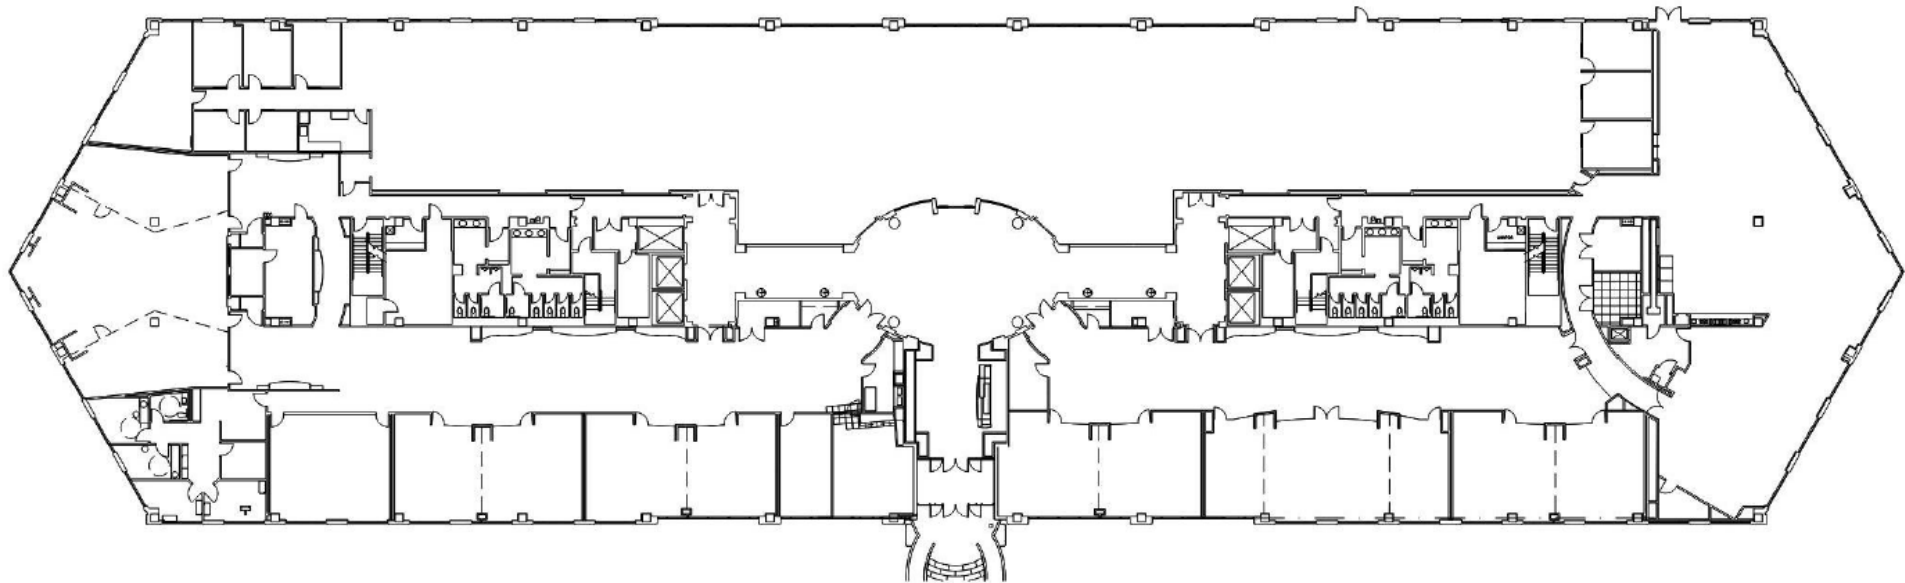

4200 Wildwood Parkway | First Floor

Atlanta, GA 30339

workspace
property trust

55,000 SF Available for Lease

Leasing Information

Wes Rudes

Director of Leasing

470.270.1275 | wrudes@workspaceproperty.com

Looking for Something Else?

Explore other Workspace properties
in Atlanta at [WorkspaceAtlanta.com](https://www.workspaceatlanta.com).