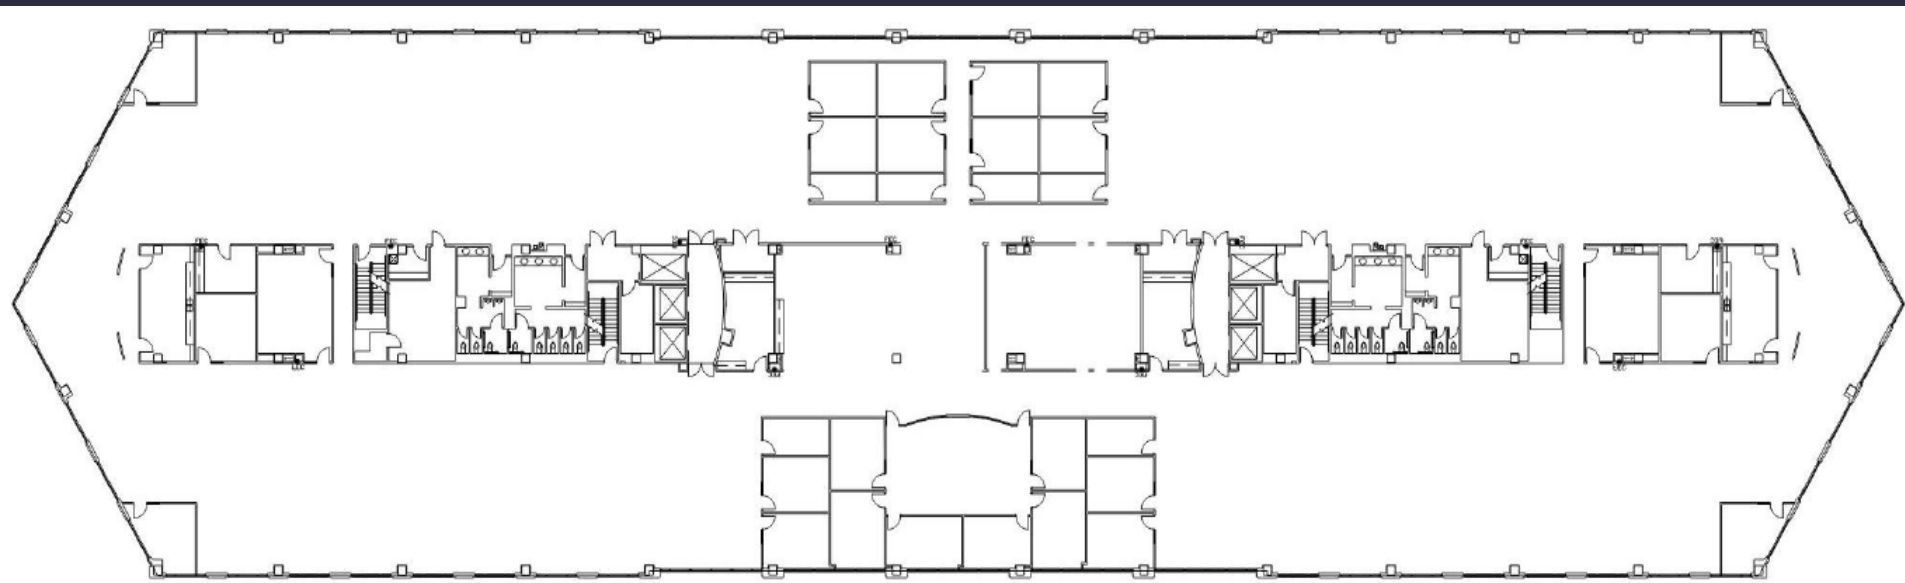

4200 Wildwood Parkway | Third Floor

Atlanta, GA 30339

workspace
property trust

55,000 SF Available for Lease

Leasing Information

Wes Rudes

Director of Leasing

470.270.1275 | wruedes@workspaceproperty.com