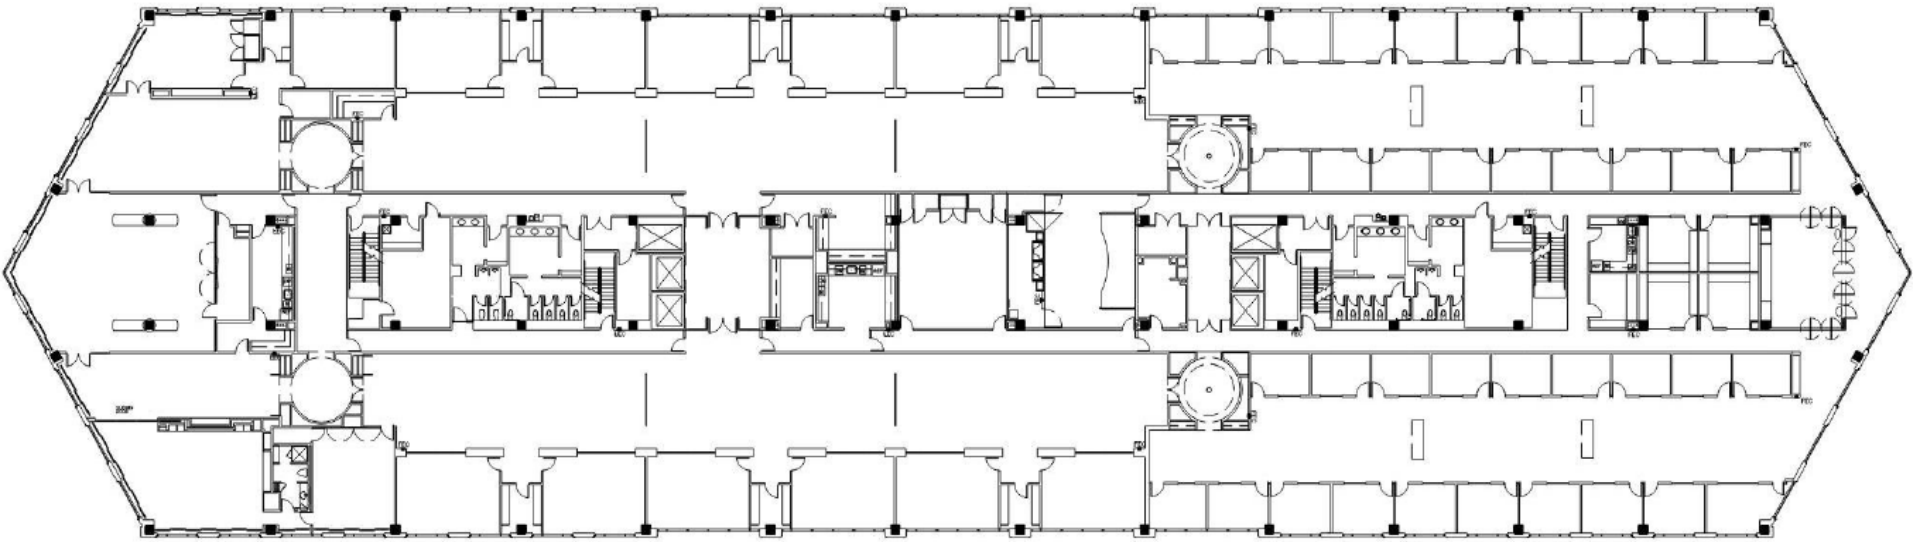

4200 Wildwood Parkway | Fifth Floor

Atlanta, GA 30339

workspace
property trust

55,000 SF Available for Lease

Leasing Information

Wes Rudes

Director of Leasing

470.270.1275 | wruedes@workspaceproperty.com

Looking for Something Else?

Explore other Workspace properties
in Atlanta at [WorkspaceAtlanta.com](https://www.workspaceatlanta.com).