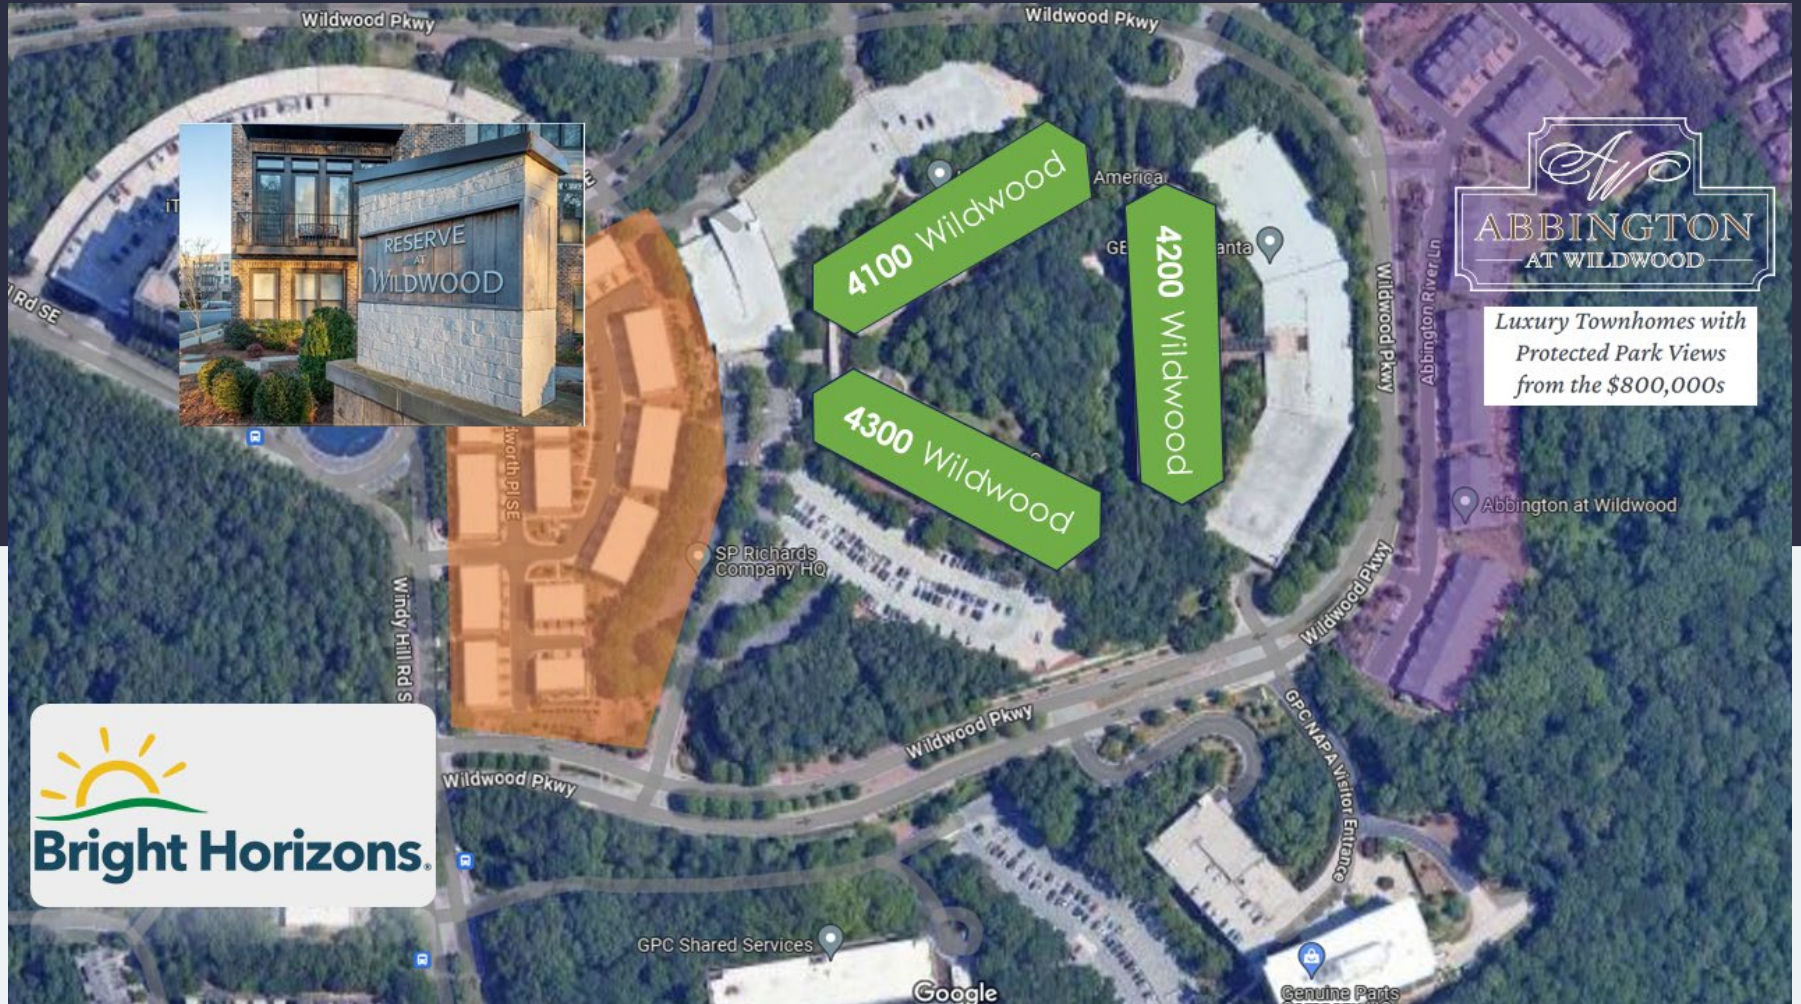

4200 Wildwood Parkway | Conveniently Located

Atlanta, GA 30339

workspace
property trust

Leasing Information

Wes Rudes

Director of Leasing

470.270.1275 | wruedes@workspaceproperty.com

Looking for Something Else?

Explore other Workspace properties in Atlanta at [WorkspaceAtlanta.com](https://www.workspaceatlanta.com).