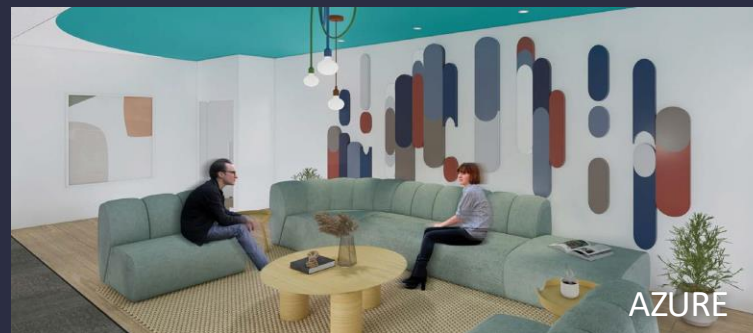

Spaces for the Way Work Happens Today.

These beautifully designed themes inspire creativity and encourage productivity. Whether you are looking for 1,000 square feet or 100,000 square feet, our in-house design & development team can deliver a turnkey office solution.

Tailored for the Evolution of Office:

- “A La Carte” or “On Demand” Furniture Packages Available
- Plug & Play IT Packages Available

Scan here to learn more about our premium theme selects.

SCANDI

*Indicative of the look and feel (not the actual suite)