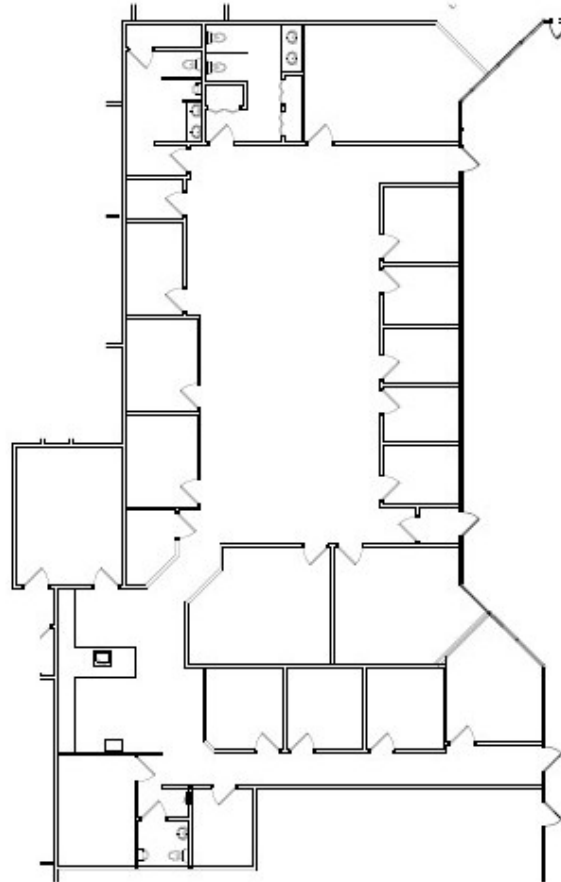

Building Owner: Workspace Property Trust

Total Building Size: 85,610 SF

4,802 SF Available 5.1.25

Front Entrance

Side view

951 Broken Sound Parkway Suite 180

Boca Raton, Florida 33487

4,802 RSF Available Now