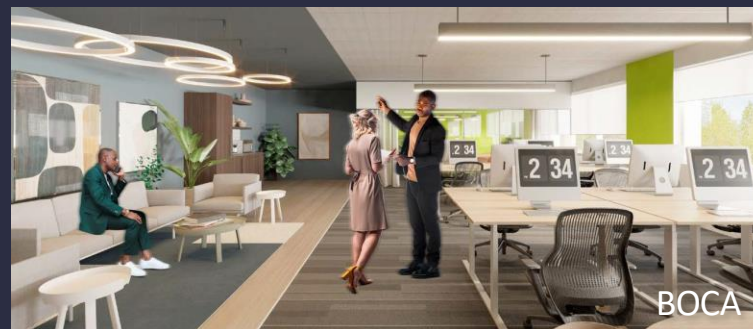

Paragon Business Center

951 Broken Sound Parkway Suite 180

Boca Raton, FL 33487

4,802 RSF Available 5.1.25

workspace
property trust

Asking Rent: \$18.00/NNN
2025 OPEX: \$8.25 RSF

951 Broken Sound Parkway Suite 180

Boca Raton, FL 33487

PROPERTY HIGHLIGHTS

AMENITIES

100% Tenant controlled with no shared spaces. Single story office/flex building in prestigious "The Park at Broken Sound". Featuring store front entrances with both individual and monument signage available, separately metered tenant-controlled electricity, zero loss factor, covered parking available, and roving security. Parking ratio 3.8/1,000 RSF. Located in close proximity to numerous shopping centers, hotels, eateries, banking, big box retail, and fitness centers all within minutes from the campus.

BOCA

*Indicative of the look and feel (not the actual suite)